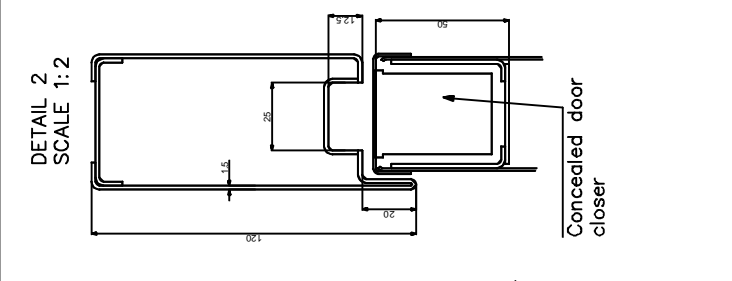

BLIND HINGED DOOR

General Information	
description	blind, single leaf, hinged door
type	B15DHB1
manufacturer	Blu Bud srl
Application	
fire properties	B15 Class fire resistant
certificates, approvals	RINA MED Module B Nr. MED080914CS/001
drawing number	B15DHB1
Size	
max horizontal clear opening (LNO)	1000 mm
max vertical clear opening (LNV)	2100 mm
horizontal cut in bulkhead (TPO)	LNO + 80 mm + 10 mm
vertical cut in bulkhead (TPV)	LNV + sill height + over door panel + 5 mm
sill	25 mm
Frame	
section shape	L or T or Z
section size	50x20 mm
thickness of steel	1,2mm
materials	steel or stainless steel (ss)
finishing	raw, paint, brushed or polished (ss)
counter frame thickness	0,8mm
Leaf	
concept	sandwich
thickness	40mm
core	one layer of mineral wool
material of skins	steel or stainless steel (ss)
coating	raw, laminates, PVC, brushed or polished (ss)
leaf frame	paint, brushed or polished (ss)
Accessories	
standard	hinges, lockcase, caps, sill cover
extra	lockset, concealed hinges type SW TE 526 3D , concealed door closer , door stopper, gaskets , window, ventilation grill, spy
window size	310mm (w) x 310mm (h)
ventilation grill size	380mm (w) x 190mm (h)
Mechanical and physical properties	
noise reduction	n.a.

Product data sheet

B15_hinged_door_type_B15DHB1

REV.	DATA / DATE	DESCRIZIONE DELLE MODIFICHE / DESCRIPTION OF ALTERATIONS	Controllato / Modified	Revisato / Revised
			Checked	
<p>Riferimento / Reference: BLUBUD srl TECHNICAL OFFICE</p> <p>Descrizione / Description: B15 Blind Hinged Door - B15DHB1</p>				
Materiale / Material:		BLUBUD srl		
Spessore / Thickness:		Scala / Scale: 1:10		
Note / Notes:		Data / Date: 07/04/2014		
Tolleranza generale / General tolerance:		Disegnato da / Drawn by: L.T.		
		Controllato da / Checked by: P.M.		
		Classe prodotto / Typology: P.M.		
		Codice / Code: B15DHB1		