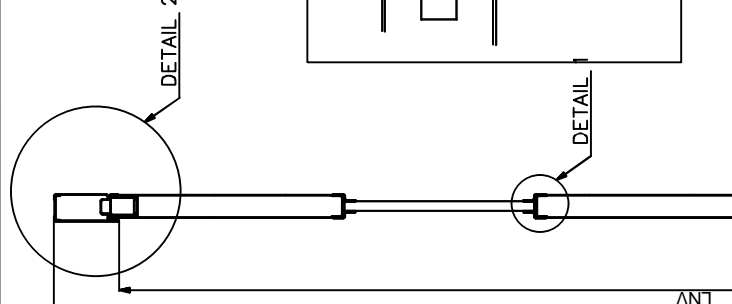

BLIND HINGED DOOR

General Information	
description	blind, single leaf, hinged door
type	B15DHB1
manufacturer	Blu Bud srl
Application	
fire properties	B15 Class fire resistant
certificates, approvals	RINA MED Module B Nr. MED080914CS/001
drawing number	B15DHB1
Size	
max horizontal clear opening (LNO)	1000 mm
max vertical clear opening (LNV)	2100 mm
horizontal cut in bulkhead (TPO)	LNO + 80 mm + 10 mm
vertical cut in bulkhead (TPV)	LNV + sill height + over door panel + 5 mm
sill	25 mm
Frame	
section shape	L or T or Z
section size	50x20 mm
thickness of steel	1,2mm
materials	steel or stainless steel (ss)
finishing	raw, paint, brushed or polished (ss)
counter frame thickness	0,8mm
Leaf	
concept	sandwich
thickness	40mm
core	one layer of mineral wool
material of skins	steel or stainless steel (ss)
coating	raw, laminates, PVC, brushed or polished (ss)
leaf frame	paint, brushed or polished (ss)
Accessories	
standard	hinges, lockcase, caps, sill cover
extra	lockset, concealed hinges type SW TE 526 3D , concealed door closer , door stopper, gaskets , window, ventilation grill, spy
window size	310mm (w) x 310mm (h)
ventilation grill size	380mm (w) x 190mm (h)
Mechanical and physical properties	
noise reduction	n.a.

Product data sheet

B15_hinged_door_type_B15DHB1

REV.	DATA / DATE	DESCRIZIONE DELLE MODIFICHE / DESCRIPTION OF ALTERATIONS	Controllato / Modified	Revisato / Revised
			Checked	
<p>Riferimento / Reference: BLUBUD srl TECHNICAL OFFICE</p> <p>Descrizione / Description: B15 Blind Hinged Door - B15DHB1</p>				
Materiale / Material:		BLUBUD srl		
Spessore / Thickness:		Scala / Scale: 1:10		
Note / Notes:		Data / Date: 07/04/2014		
Tolleranza generale / General tolerance:		Disegnato da / Drawn by: L.T.		
		Controllato da / Checked by: P.M.		
		Classe prodotto / Typology: P.M.		
		Codice / Code: B15DHB1		