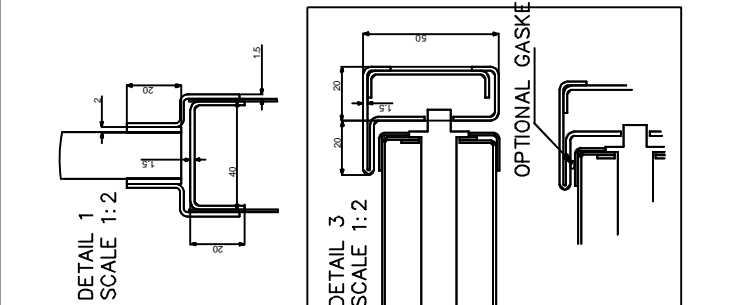

BLIND HINGED DOOR

General Information	
description	blind, single leaf, hinged door
type	B15DHB1
manufacturer	Blu Bud srl
Application	
fire properties	B15 Class fire resistant
certificates, approvals	RINA MED Module B Nr. MED080914CS/001
drawing number	B15DHB1
Size	
max horizontal clear opening (LNO)	1000 mm
max vertical clear opening (LNV)	2100 mm
horizontal cut in bulkhead (TPO)	LNO + 80 mm + 10 mm
vertical cut in bulkhead (TPV)	LNV + sill height + over door panel + 5 mm
sill	25 mm
Frame	
section shape	L or T or Z
section size	50x20 mm
thickness of steel	1,2mm
materials	steel or stainless steel (ss)
finishing	raw, paint, brushed or polished (ss)
counter frame thickness	0,8mm
Leaf	
concept	sandwich
thickness	40mm
core	one layer of mineral wool
material of skins	steel or stainless steel (ss)
coating	raw, laminates, PVC, brushed or polished (ss)
leaf frame	paint, brushed or polished (ss)
Accessories	
standard	hinges, lockcase, caps, sill cover
extra	lockset, concealed hinges type SW TE 526 3D , concealed door closer , door stopper, gaskets , window, ventilation grill, spy
window size	310mm (w) x 310mm (h)
ventilation grill size	380mm (w) x 190mm (h)
Mechanical and physical properties	
noise reduction	n.a.

Product data sheet

B15_hinged_door_type_B15DHB1

REV.	DATA / DATE	DESCRIZIONE DELLE MODIFICHE / DESCRIPTION OF ALTERATIONS	Controllato / Modified	Revisato / Revised
			Checked	
<p>Riferimento / Reference: BLUBUD srl TECHNICAL OFFICE</p> <p>Descrizione / Description: B15 Blind Hinged Door - B15DHB1</p>				
Materiale / Material:		BLUBUD srl		
Spessore / Thickness:		Scala / Scale: 1:10		
Note / Notes:		Data / Date: 07/04/2014		
Tolleranza generale / General tolerance:		Disegnato da / Drawn by: L.T.		
		Controllato da / Checked by: P.M.		
		Classe prodotto / Typology: P.M.		
		Codice / Code: B15DHB1		