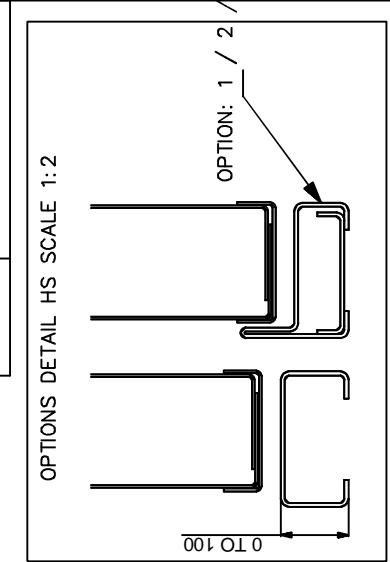

BLIND HINGED DOOR

General Information	
description	blind, single leaf, hinged door
type	B15DHB1
manufacturer	Blu Bud srl
Application	
fire properties	B15 Class fire resistant
certificates, approvals	RINA MED Module B Nr. MED080914CS/001
drawing number	B15DHB1
Size	
max horizontal clear opening (LNO)	1000 mm
max vertical clear opening (LNV)	2100 mm
horizontal cut in bulkhead (TPO)	LNO + 80 mm + 10 mm
vertical cut in bulkhead (TPV)	LNV + sill height + over door panel + 5 mm
sill	25 mm
Frame	
section shape	L or T or Z
section size	50x20 mm
thickness of steel	1,2mm
materials	steel or stainless steel (ss)
finishing	raw, paint, brushed or polished (ss)
counter frame thickness	0,8mm
Leaf	
concept	sandwich
thickness	40mm
core	one layer of mineral wool
material of skins	steel or stainless steel (ss)
coating	raw, laminates, PVC, brushed or polished (ss)
leaf frame	paint, brushed or polished (ss)
Accessories	
standard	hinges, lockcase, caps, sill cover
extra	lockset, concealed hinges type SW TE 526 3D , concealed door closer , door stopper, gaskets , window, ventilation grill, spy
window size	310mm (w) x 310mm (h)
ventilation grill size	380mm (w) x 190mm (h)
Mechanical and physical properties	
noise reduction	n.a.

Product data sheet

B15_hinged_door_type_B15DHB1

REV.	DATA / DATE	DESCRIZIONE DELLE MODIFICHE / DESCRIPTION OF ALTERATIONS	Controllato / Modified	Revisato / Revised
			Checked	
<p>Riferimento / Reference: BLUBUD srl TECHNICAL OFFICE</p> <p>Descrizione / Description: B15 Blind Hinged Door - B15DHB1</p>				
Materiale / Material:		BLUBUD srl		
Spessore / Thickness:		Scala / Scale: 1:10		
Note / Notes:		Data / Date: 07/04/2014		
Tolleranza generale / General tolerance:		Disegnato da / Drawn by: L.T.		
		Controllato da / Checked by: P.M.		
		Classe prodotto / Typology: P.M.		
		Codice / Code: B15DHB1		