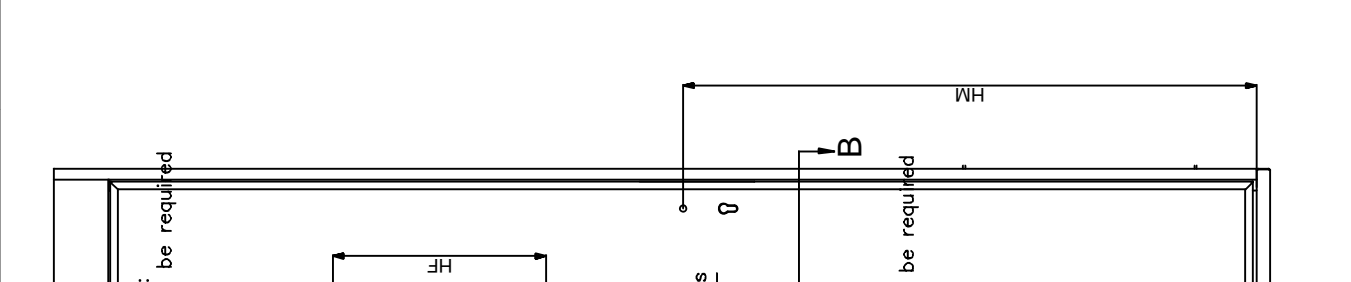

BLIND HINGED DOOR

General Information	
description	blind, single leaf, hinged door
type	B15DHB1
manufacturer	Blu Bud srl
Application	
fire properties	B15 Class fire resistant
certificates, approvals	RINA MED Module B Nr. MED080914CS/001
drawing number	B15DHB1
Size	
max horizontal clear opening (LNO)	1000 mm
max vertical clear opening (LNV)	2100 mm
horizontal cut in bulkhead (TPO)	LNO + 80 mm + 10 mm
vertical cut in bulkhead (TPV)	LNV + sill height + over door panel + 5 mm
sill	25 mm
Frame	
section shape	L or T or Z
section size	50x20 mm
thickness of steel	1,2mm
materials	steel or stainless steel (ss)
finishing	raw, paint, brushed or polished (ss)
counter frame thickness	0,8mm
Leaf	
concept	sandwich
thickness	40mm
core	one layer of mineral wool
material of skins	steel or stainless steel (ss)
coating	raw, laminates, PVC, brushed or polished (ss)
leaf frame	paint, brushed or polished (ss)
Accessories	
standard	hinges, lockcase, caps, sill cover
extra	lockset, concealed hinges type SW TE 526 3D , concealed door closer , door stopper, gaskets , window, ventilation grill, spy
window size	310mm (w) x 310mm (h)
ventilation grill size	380mm (w) x 190mm (h)
Mechanical and physical properties	
noise reduction	n.a.

Product data sheet

B15_hinged_door_type_B15DHB1

REV.	DATA / DATE	DESCRIZIONE DELLE MODIFICHE / DESCRIPTION OF ALTERATIONS	Controllato / Modified	Revisato / Revised
			Checked	
<p>Riferimento / Reference: BLUBUD srl TECHNICAL OFFICE</p> <p>Descrizione / Description: B15 Blind Hinged Door - B15DHB1</p>				
Materiale / Material:		BLUBUD srl		
Spessore / Thickness:		Scala / Scale: 1:10		
Note / Notes:		Data / Date: 07/04/2014		
Tolleranza generale / General tolerance:		Disegnato da / Drawn by: L.T.		
		Controllato da / Checked by: P.M.		
		Classe prodotto / Typology: P.M.		
		Codice / Code: B15DHB1		