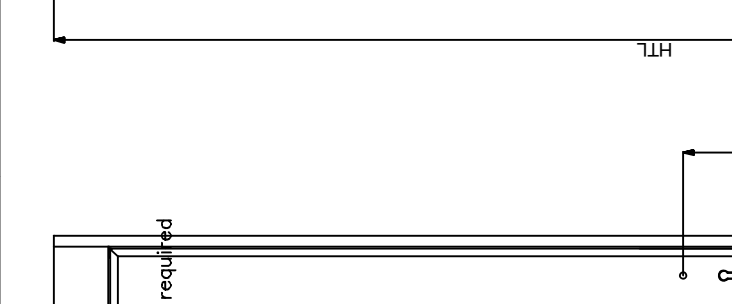

BLIND HINGED DOOR

General Information	
description	blind, single leaf, hinged door
type	B15DHB1
manufacturer	Blu Bud srl
Application	
fire properties	B15 Class fire resistant
certificates, approvals	RINA MED Module B Nr. MED080914CS/001
drawing number	B15DHB1
Size	
max horizontal clear opening (LNO)	1000 mm
max vertical clear opening (LNV)	2100 mm
horizontal cut in bulkhead (TPO)	LNO + 80 mm + 10 mm
vertical cut in bulkhead (TPV)	LNV + sill height + over door panel + 5 mm
sill	25 mm
Frame	
section shape	L or T or Z
section size	50x20 mm
thickness of steel	1,2mm
materials	steel or stainless steel (ss)
finishing	raw, paint, brushed or polished (ss)
counter frame thickness	0,8mm
Leaf	
concept	sandwich
thickness	40mm
core	one layer of mineral wool
material of skins	steel or stainless steel (ss)
coating	raw, laminates, PVC, brushed or polished (ss)
leaf frame	paint, brushed or polished (ss)
Accessories	
standard	hinges, lockcase, caps, sill cover
extra	lockset, concealed hinges type SW TE 526 3D , concealed door closer , door stopper, gaskets , window, ventilation grill, spy
window size	310mm (w) x 310mm (h)
ventilation grill size	380mm (w) x 190mm (h)
Mechanical and physical properties	
noise reduction	n.a.

Product data sheet

B15_hinged_door_type_B15DHB1

REV.	DATA / DATE	DESCRIZIONE DELLE MODIFICHE / DESCRIPTION OF ALTERATIONS	Controllato / Modified	Revisato / Revised
			Checked	
<p>Riferimento / Reference: BLUBUD srl TECHNICAL OFFICE</p> <p>Descrizione / Description: B15 Blind Hinged Door - B15DHB1</p>				
Materiale / Material:		BLUBUD srl		
Spessore / Thickness:		Scala / Scale: 1:10		
Note / Notes:		Data / Date: 07/04/2014		
Tolleranza generale / General tolerance:		Disegnato da / Drawn by: L.T.		
		Controllato da / Checked by: P.M.		
		Classe prodotto / Typology: P.M.		
		Codice / Code: B15DHB1		