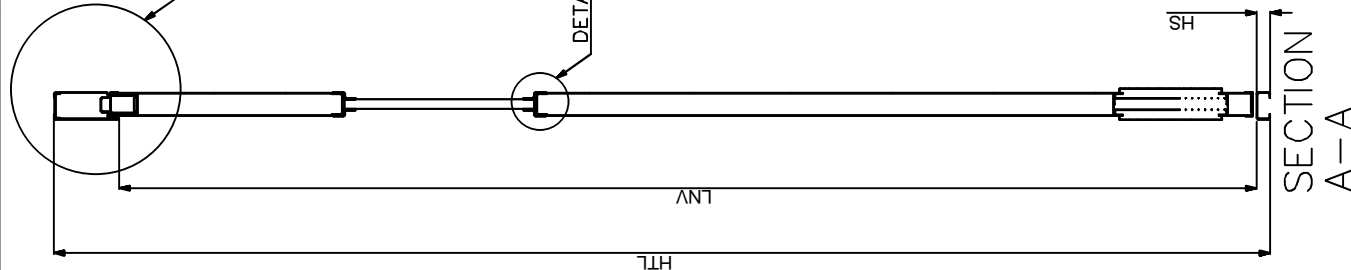

BLIND HINGED DOOR

General Information	
description	blind, single leaf, hinged door
type	B15DHB1
manufacturer	Blu Bud srl
Application	
fire properties	B15 Class fire resistant
certificates, approvals	RINA MED Module B Nr. MED080914CS/001
drawing number	B15DHB1
Size	
max horizontal clear opening (LNO)	1000 mm
max vertical clear opening (LNV)	2100 mm
horizontal cut in bulkhead (TPO)	LNO + 80 mm + 10 mm
vertical cut in bulkhead (TPV)	LNV + sill height + over door panel + 5 mm
sill	25 mm
Frame	
section shape	L or T or Z
section size	50x20 mm
thickness of steel	1,2mm
materials	steel or stainless steel (ss)
finishing	raw, paint, brushed or polished (ss)
counter frame thickness	0,8mm
Leaf	
concept	sandwich
thickness	40mm
core	one layer of mineral wool
material of skins	steel or stainless steel (ss)
coating	raw, laminates, PVC, brushed or polished (ss)
leaf frame	paint, brushed or polished (ss)
Accessories	
standard	hinges, lockcase, caps, sill cover
extra	lockset, concealed hinges type SW TE 526 3D , concealed door closer , door stopper, gaskets , window, ventilation grill, spy
window size	310mm (w) x 310mm (h)
ventilation grill size	380mm (w) x 190mm (h)
Mechanical and physical properties	
noise reduction	n.a.

Product data sheet

B15_hinged_door_type_B15DHB1

REV.	DATA / DATE	DESCRIZIONE DELLE MODIFICHE / DESCRIPTION OF ALTERATIONS	Controllato / Modified	Revisato / Revised
			Checked	
<p>Riferimento / Reference: BLUBUD srl TECHNICAL OFFICE</p> <p>Descrizione / Description: B15 Blind Hinged Door - B15DHB1</p>				
Materiale / Material:		BLUBUD srl		
Spessore / Thickness:		Scala / Scale: 1:10		
Note / Notes:		Data / Date: 07/04/2014		
Tolleranza generale / General tolerance:		Disegnato da / Drawn by: L.T.		
		Controllato da / Checked by: P.M.		
		Classe prodotto / Typology: P.M.		
		Codice / Code: B15DHB1		