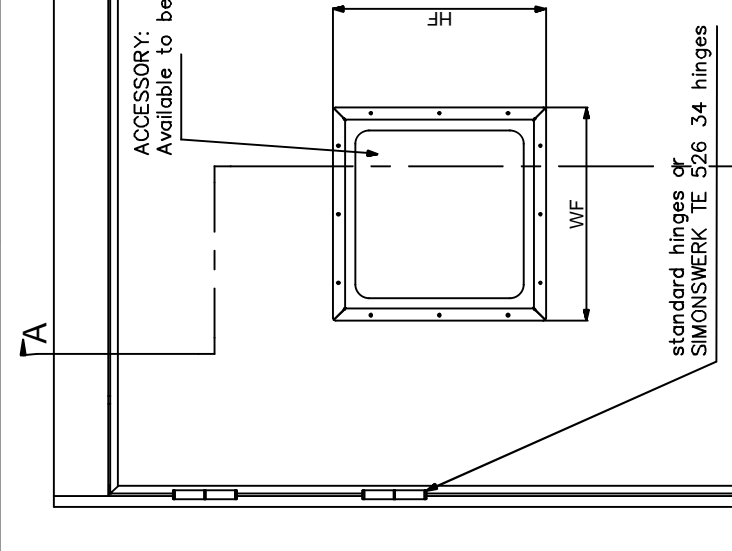

BLIND HINGED DOOR

General Information	
description	blind, single leaf, hinged door
type	B15DHB1
manufacturer	Blu Bud srl
Application	
fire properties	B15 Class fire resistant
certificates, approvals	RINA MED Module B Nr. MED080914CS/001
drawing number	B15DHB1
Size	
max horizontal clear opening (LNO)	1000 mm
max vertical clear opening (LNV)	2100 mm
horizontal cut in bulkhead (TPO)	LNO + 80 mm + 10 mm
vertical cut in bulkhead (TPV)	LNV + sill height + over door panel + 5 mm
sill	25 mm
Frame	
section shape	L or T or Z
section size	50x20 mm
thickness of steel	1,2mm
materials	steel or stainless steel (ss)
finishing	raw, paint, brushed or polished (ss)
counter frame thickness	0,8mm
Leaf	
concept	sandwich
thickness	40mm
core	one layer of mineral wool
material of skins	steel or stainless steel (ss)
coating	raw, laminates, PVC, brushed or polished (ss)
leaf frame	paint, brushed or polished (ss)
Accessories	
standard	hinges, lockcase, caps, sill cover
extra	lockset, concealed hinges type SW TE 526 3D , concealed door closer , door stopper, gaskets , window, ventilation grill, spy
window size	310mm (w) x 310mm (h)
ventilation grill size	380mm (w) x 190mm (h)
Mechanical and physical properties	
noise reduction	n.a.

Product data sheet

B15_hinged_door_type_B15DHB1

REV.	DATA / DATE	DESCRIZIONE DELLE MODIFICHE / DESCRIPTION OF ALTERATIONS	Controllato / Modified	Revisato / Revised
			Checked	
<p>Riferimento / Reference: BLUBUD srl TECHNICAL OFFICE</p> <p>Descrizione / Description: B15 Blind Hinged Door - B15DHB1</p>				
Materiale / Material:		BLUBUD srl		
Spessore / Thickness:		Scala / Scale: 1:10		
Note / Notes:		Data / Date: 07/04/2014		
Tolleranza generale / General tolerance:		Disegnato da / Drawn by: L.T.		
		Controllato da / Checked by: P.M.		
		Classe prodotto / Typology: P.M.		
		Codice / Code: B15DHB1		