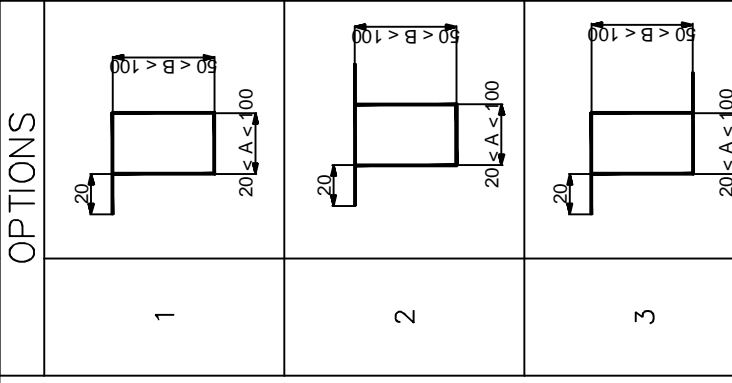

BLIND HINGED DOOR

General Information	
description	blind, single leaf, hinged door
type	B15DHB1
manufacturer	Blu Bud srl
Application	
fire properties	B15 Class fire resistant
certificates, approvals	RINA MED Module B Nr. MED080914CS/001
drawing number	B15DHB1
Size	
max horizontal clear opening (LNO)	1000 mm
max vertical clear opening (LNV)	2100 mm
horizontal cut in bulkhead (TPO)	LNO + 80 mm + 10 mm
vertical cut in bulkhead (TPV)	LNV + sill height + over door panel + 5 mm
sill	25 mm
Frame	
section shape	L or T or Z
section size	50x20 mm
thickness of steel	1,2mm
materials	steel or stainless steel (ss)
finishing	raw, paint, brushed or polished (ss)
counter frame thickness	0,8mm
Leaf	
concept	sandwich
thickness	40mm
core	one layer of mineral wool
material of skins	steel or stainless steel (ss)
coating	raw, laminates, PVC, brushed or polished (ss)
leaf frame	paint, brushed or polished (ss)
Accessories	
standard	hinges, lockcase, caps, sill cover
extra	lockset, concealed hinges type SW TE 526 3D , concealed door closer , door stopper, gaskets , window, ventilation grill, spy
window size	310mm (w) x 310mm (h)
ventilation grill size	380mm (w) x 190mm (h)
Mechanical and physical properties	
noise reduction	n.a.

Product data sheet

B15_hinged_door_type_B15DHB1

REV.	DATA / DATE	DESCRIZIONE DELLE MODIFICHE / DESCRIPTION OF ALTERATIONS	Controllato / Modified	Revisato / Revised
			Checked	
<p>Riferimento / Reference: BLUBUD srl TECHNICAL OFFICE</p> <p>Descrizione / Description: B15 Blind Hinged Door - B15DHB1</p>				
Materiale / Material:		BLUBUD srl		
Spessore / Thickness:		Scala / Scale: 1:10		
Note / Notes:		Data / Date: 07/04/2014		
Tolleranza generale / General tolerance:		Disegnato da / Drawn by: L.T.		
		Controllato da / Checked by: P.M.		
		Classe prodotto / Typology: P.M.		
		Codice / Code: B15DHB1		