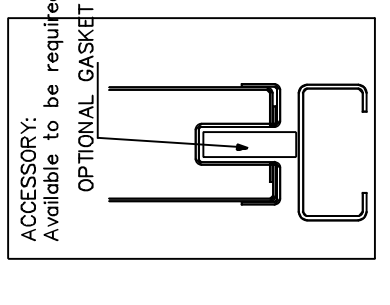

BLIND HINGED DOOR

General Information	
description	blind, single leaf, hinged door
type	B15DHB1
manufacturer	Blu Bud srl
Application	
fire properties	B15 Class fire resistant
certificates, approvals	RINA MED Module B Nr. MED080914CS/001
drawing number	B15DHB1
Size	
max horizontal clear opening (LNO)	1000 mm
max vertical clear opening (LNV)	2100 mm
horizontal cut in bulkhead (TPO)	LNO + 80 mm + 10 mm
vertical cut in bulkhead (TPV)	LNV + sill height + over door panel + 5 mm
sill	25 mm
Frame	
section shape	L or T or Z
section size	50x20 mm
thickness of steel	1,2mm
materials	steel or stainless steel (ss)
finishing	raw, paint, brushed or polished (ss)
counter frame thickness	0,8mm
Leaf	
concept	sandwich
thickness	40mm
core	one layer of mineral wool
material of skins	steel or stainless steel (ss)
coating	raw, laminates, PVC, brushed or polished (ss)
leaf frame	paint, brushed or polished (ss)
Accessories	
standard	hinges, lockcase, caps, sill cover
extra	lockset, concealed hinges type SW TE 526 3D , concealed door closer , door stopper, gaskets , window, ventilation grill, spy
window size	310mm (w) x 310mm (h)
ventilation grill size	380mm (w) x 190mm (h)
Mechanical and physical properties	
noise reduction	n.a.

Product data sheet

B15_hinged_door_type_B15DHB1

REV.	DATA / DATE	DESCRIZIONE DELLE MODIFICHE / DESCRIPTION OF ALTERATIONS	Controllato / Modified	Revisato / Revised
			Checked	
<p>Riferimento / Reference: BLUBUD srl TECHNICAL OFFICE</p> <p>Descrizione / Description: B15 Blind Hinged Door - B15DHB1</p>				
Materiale / Material:		BLUBUD srl		
Spessore / Thickness:		Scala / Scale: 1:10		
Note / Notes:		Data / Date: 07/04/2014		
Tolleranza generale / General tolerance:		Disegnato da / Drawn by: L.T.		
		Controllato da / Checked by: P.M.		
		Classe prodotto / Typology: P.M.		
		Codice / Code: B15DHB1		