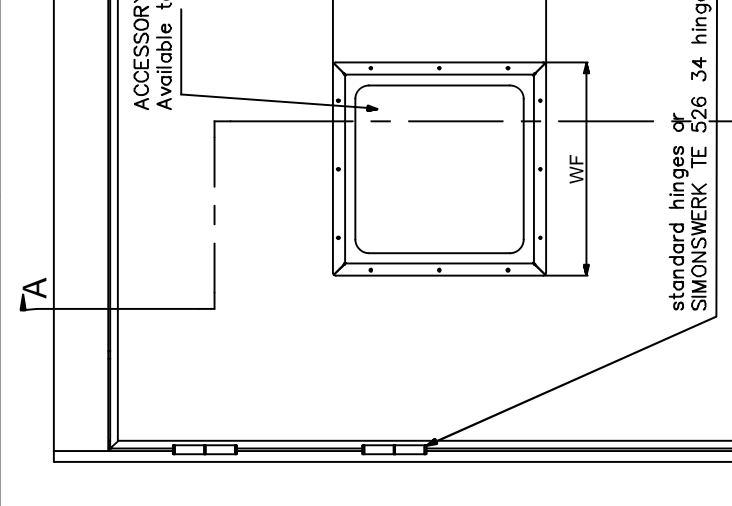

BLIND HINGED DOOR

General Information	
description	blind, single leaf, hinged door
type	B15DHB1
manufacturer	Blu Bud srl
Application	
fire properties	B15 Class fire resistant
certificates, approvals	RINA MED Module B Nr. MED080914CS/001
drawing number	B15DHB1
Size	
max horizontal clear opening (LNO)	1000 mm
max vertical clear opening (LNV)	2100 mm
horizontal cut in bulkhead (TPO)	LNO + 80 mm + 10 mm
vertical cut in bulkhead (TPV)	LNV + sill height + over door panel + 5 mm
sill	25 mm
Frame	
section shape	L or T or Z
section size	50x20 mm
thickness of steel	1,2mm
materials	steel or stainless steel (ss)
finishing	raw, paint, brushed or polished (ss)
counter frame thickness	0,8mm
Leaf	
concept	sandwich
thickness	40mm
core	one layer of mineral wool
material of skins	steel or stainless steel (ss)
coating	raw, laminates, PVC, brushed or polished (ss)
leaf frame	paint, brushed or polished (ss)
Accessories	
standard	hinges, lockcase, caps, sill cover
extra	lockset, concealed hinges type SW TE 526 3D , concealed door closer , door stopper, gaskets , window, ventilation grill, spy
window size	310mm (w) x 310mm (h)
ventilation grill size	380mm (w) x 190mm (h)
Mechanical and physical properties	
noise reduction	n.a.

Product data sheet

B15_hinged_door_type_B15DHB1

REV.	DATA / DATE	DESCRIZIONE DELLE MODIFICHE / DESCRIPTION OF ALTERATIONS	Controllato / Modified	Revisato / Revised
			Checked	
<p>Riferimento / Reference: BLUBUD srl TECHNICAL OFFICE</p> <p>Descrizione / Description: B15 Blind Hinged Door - B15DHB1</p>				
Materiale / Material:		BLUBUD srl		
Spessore / Thickness:		Scala / Scale: 1:10		
Note / Notes:		Data / Date: 07/04/2014		
Tolleranza generale / General tolerance:		Disegnato da / Drawn by: L.T.		
		Controllato da / Checked by: P.M.		
		Classe prodotto / Typology: P.M.		
		Codice / Code: B15DHB1		