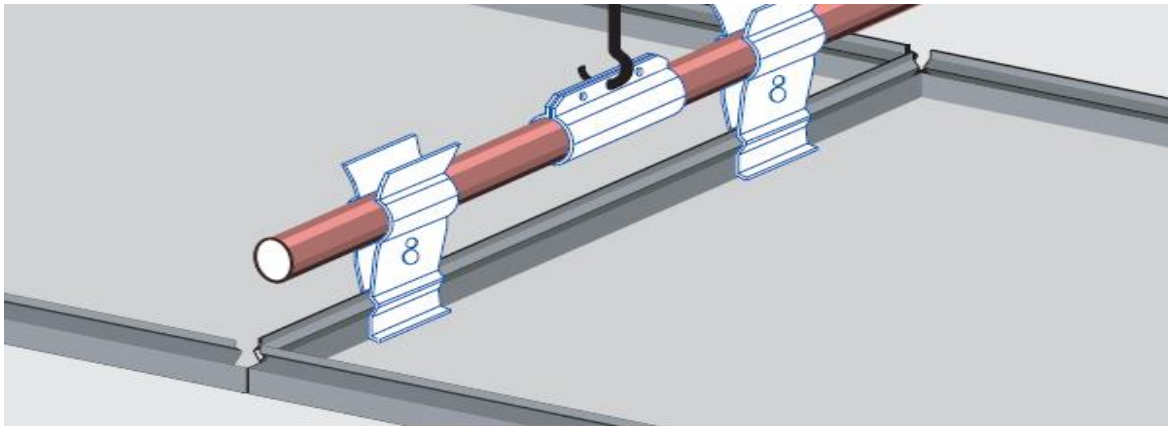

INSTALLATION ACCESSORIES

General Information	
description	Carrier lock for C carrier
type	ACC049
manufacturer	Blu Bud srl
Structure	
weight	0.0022
material	Galvanized steel
finishing	rough
size	See dwg
thickness	See dwg
Use installation	
Carrier lock for C carrier	C carrier

Product data sheet

installation_type_ACC049_rev00

Riferimento
Reference

U. TEC. BLUBUD

Descrizione
Description

CARRIER LOCK FOR "C" CARRIER

Materiale
Material

Spessore
Thickness