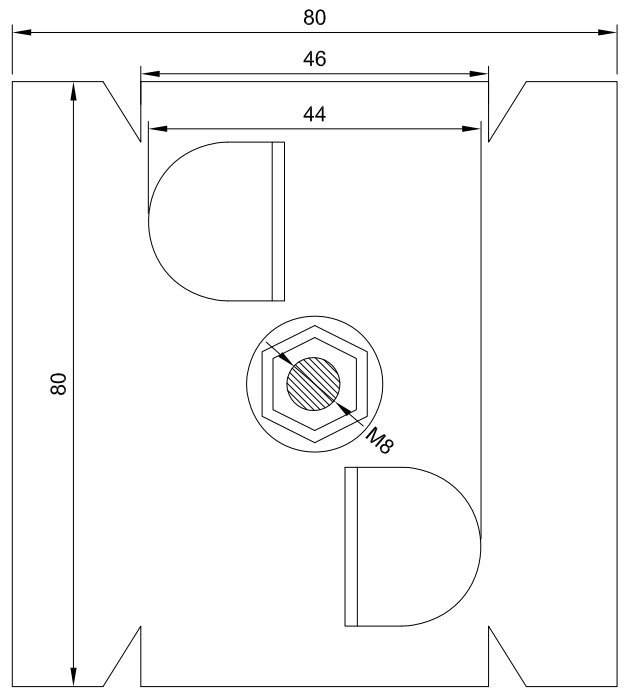

INSTALLATION ACCESSORIES

General Information	
description	Carrier lock for C carrier
type	ACC049
manufacturer	Blu Bud srl
Structure	
weight	0.0022
material	Galvanized steel
finishing	rough
size	See dwg
thickness	See dwg
Use installation	
Carrier lock for C carrier	C carrier

Product data sheet

installation_type_ACC049_rev00

Riferimento
Reference

U. TEC. BLUBUD

Descrizione
Description

CARRIER LOCK FOR "C" CARRIER

Materiale
Material

Spessore
Thickness