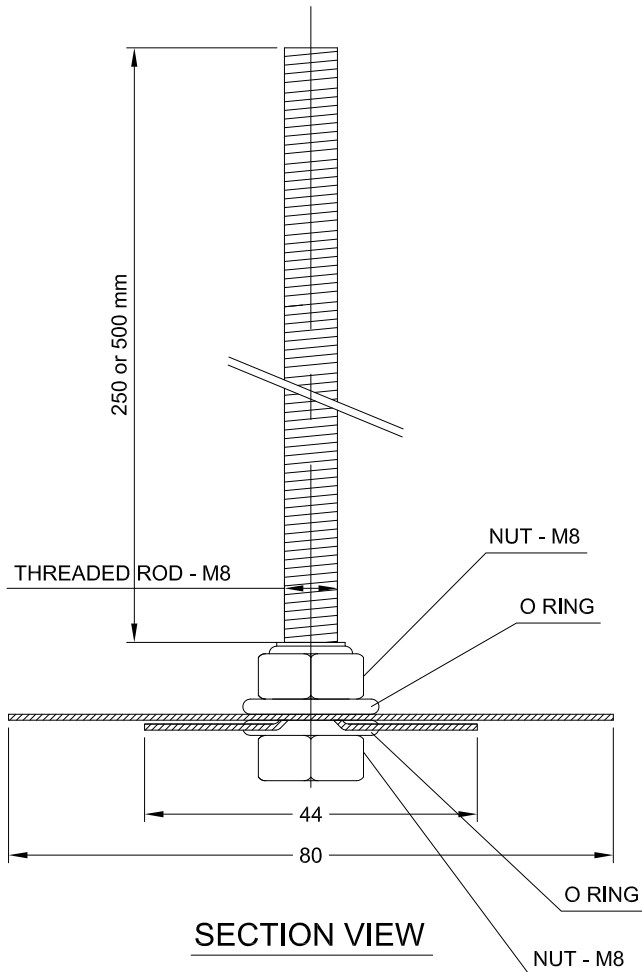

INSTALLATION ACCESSORIES

General Information	
description	Carrier lock for C carrier
type	ACC049
manufacturer	Blu Bud srl
Structure	
weight	0.0022
material	Galvanized steel
finishing	rough
size	See dwg
thickness	See dwg
Use installation	
Carrier lock for C carrier	C carrier

Product data sheet

installation_type_ACC049_rev00

Riferimento
Reference

U. TEC. BLUBUD

Descrizione
Description

CARRIER LOCK FOR "C" CARRIER

Materiale
Material

Spessore
Thickness