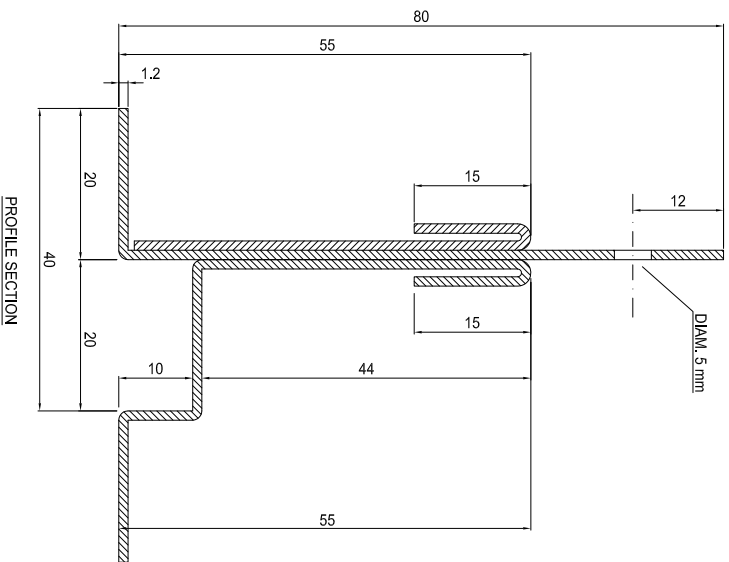

REV.	DATA / DATE	DESCRIZIONE DELLE MODIFICHE / DESCRIPTION OF ALTERATIONS	Controllato / Checked	Modificato / Revised
Riferimento / Reference	U. TEC. BLUBUD			
Descrizione / Description	CARRIER PROFILE - 2LL			
Materiale / Material	galvanized steel			
Spessore / Thickness	1.2 mm			
Note / Notes	Peso netto Kg / Net Weight Kg			
Tolleranza generale / General tolerance	Assem			
BLU BUD srl Sede operativa: Via S. Maria 123, Genova Italy Tel. +39-010-860.1379/1618 Fax. +39-010-816.3023 Sede legale: Via S. Maria 123, Genova Italy e-mail: info@blubud.it www: http://www.blubud.it			Scala / Scale	1:1
			Controllato da / Checked by	P.M.
			Disegnato da / Drawn by	M.D.S.
			Classe prodotto / Typology	ACC061
			Code	
			Date	05-08-10