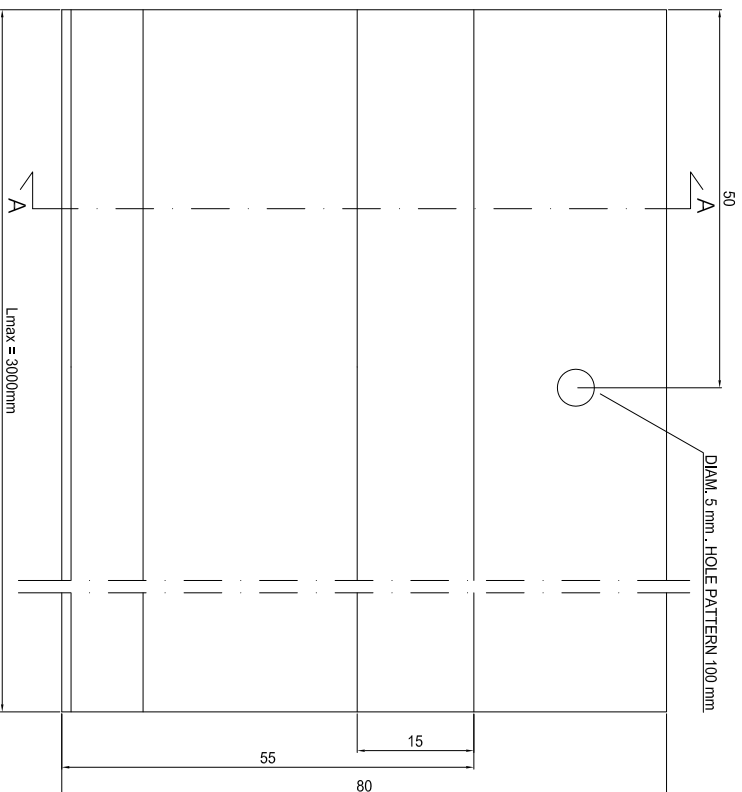

REV.	DATA / DATE	DESCRIZIONE DELLE MODIFICHE / DESCRIPTION OF ALTERATIONS	Controllato / Checked	Modificato / Revised
Riferimento / Reference	U. TEC. BLUBUD			
Descrizione / Description	CARRIER PROFILE - 2LL			
Materiale / Material	galvanized steel			
Spessore / Thickness	1.2 mm			
Note / Notes	Peso netto Kg / Net Weight Kg			
Tolleranza generale / General tolerance	Assem			
BLU BUD srl Sede operativa: Via S. Maria 123, Genova Italy Tel. +39-010-860.1379/1618 Fax. +39-010-816.3023 Sede legale: Via S. Maria 123, Genova Italy e-mail: info@blubud.it www: http://www.blubud.it			Scala / Scale	1:1
			Controllato da / Checked by	P.M.
			Disegnato da / Drawn by	M.D.S.
			Classe prodotto / Typology	ACC061
			Code	
			Date	05-08-10