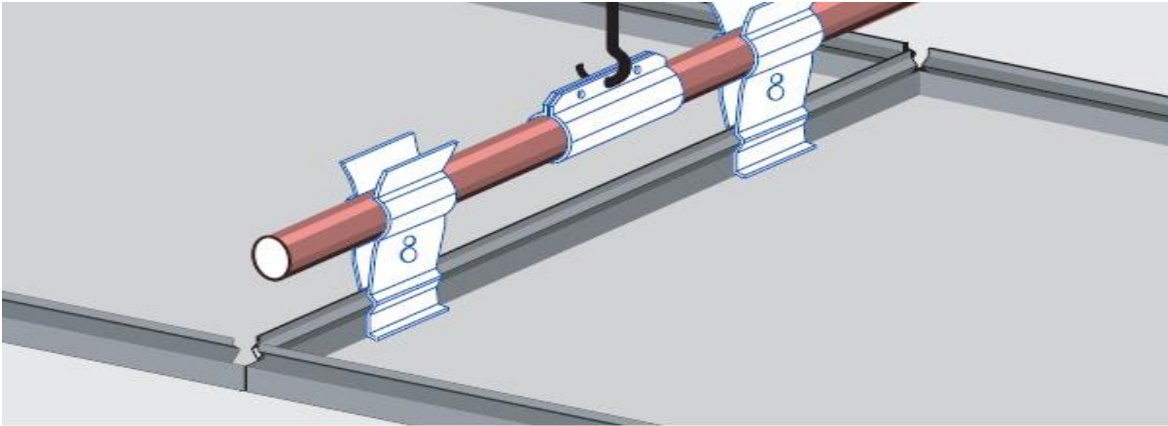

INSTALLATION ACCESSORIES

General Information

description	2LL carrier profile
type	ACC061
manufacturer	Prometal S.p.A.

Structure

size	60x80
weight	2,64 kg/m
material	galvanized steel
length	3000 mm
thickness of profile	1,2 mm

Use installation

lining profile for panels system	PSN TC, PSN TR, PSN TR2, DELTA
----------------------------------	--------------------------------

Product data sheet

installation_type_ACC061_rev00

REV.	DATA / DATE	DESCRIZIONE DELLE MODIFICHE / DESCRIPTION OF ALTERATIONS	Controllato / Checked	Modificato / Revised
Riferimento / Reference	U. TEC. BLUBUD			
Descrizione / Description	CARRIER PROFILE - 2LL			
Materiale / Material	galvanized steel			
Spessore / Thickness	1.2 mm			
Note / Notes	Peso netto Kg / Net Weight Kg			
Tolleranza generale / General tolerance	Assem			
				
BLU BUD srl Sede operativa: Via S. Maria 123, Genova Italy Tel. +39-010-860.1379/1618 Fax. +39-010-816.3023 Sede legale: Via S. Maria 123, Genova Italy e-mail: info@blubud.it www: http://www.blubud.it			Scala / Scale	1:1
			Controllato da / Checked by	P.M.
			Disegnato da / Drawn by	M.D.S.
			Classe prodotto / Typology	ACC061
			Code	
			Date	05-08-10