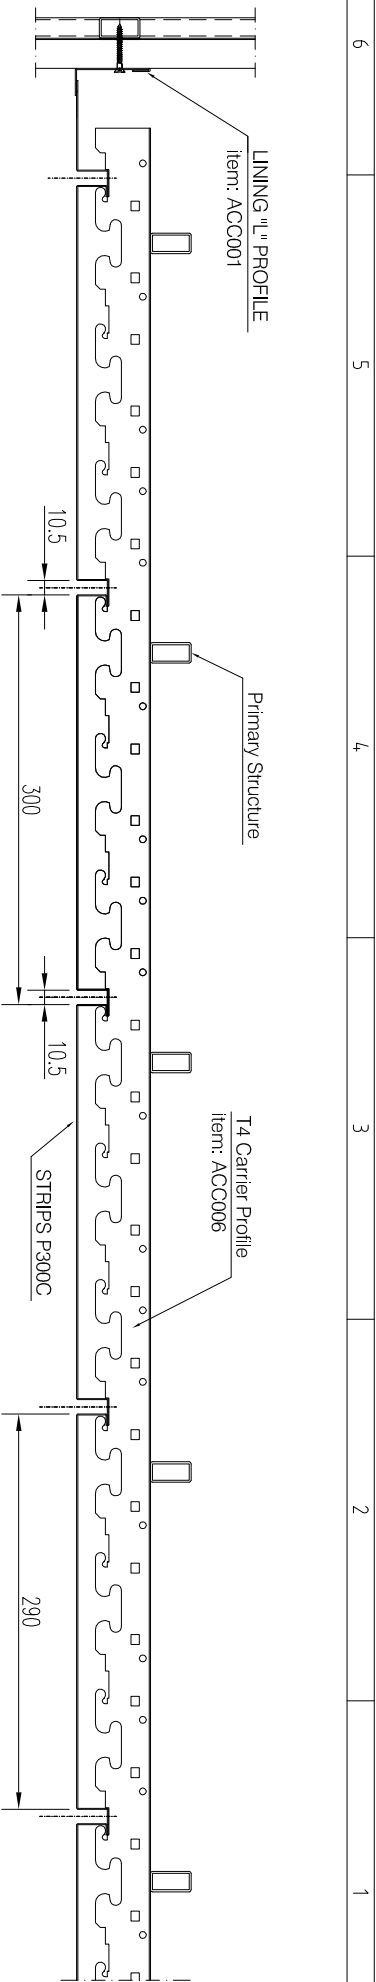

## CEILING PANEL SYSTEM

Product data sheet

General Information	
description	sharp edge strips on carrier with closed gap
type	C
manufacturer	Prometal S.p.A.
Application	
fire properties	Surface materials and floor coverings with low flame-spread characteristics
finishing certificates, approvals	BLUCOLOR® - RINA MED Module B Nr. MED556108CS/001 BLUCOLOR2® - RINA MED Module B Nr. MED269910CS BLUPAINT® - RINA MED Module B Nr. MED178909CS BLUPAINT2® - RINA MED Module B Nr. MED140011CS
Size	
width	100 mm, 150 mm, 200 mm, 300 mm
length	6000 mm
closed gap	10 mm
thickness of panel	25 mm
Technical features	
material	steel, stainless steel, aluminium
thickness of material	0,5 mm, 0,6 mm
finishing	rough, polished mirror, painted, sublimated
end features	end open
perforation	D222(22%), D2530(28%)
Accessories	
extra	end closing (d.s. n. 104), viledon (d.s. n. 096), lining L profile (d.s. n. 074), lining double L profile (d.s. n. 075), T4 carrier profile (d.s. n. 079)
Mechanical and physical properties	
system weight [for 0,5 mm steel material]	abt. 5,6 kg/m <sup>2</sup>

ceiling\_type\_C\_rev00

**PLAN VIEW**  
scala 1:20

**A-A SECTION**  
scale 1:4

**DETAIL SUPPORTING PANEL**  
scale 1:2

REV.	DATA / DATE	DESCRIZIONE DELLE MODIFICHE / DESCRIPTION OF ALTERATIONS	Controllato Checked	Modificato Reviewed
Riferimento	Technical Office BLUBUD srl			
Descrizione	CEILING PANEL SYSTEM - Sharp Edge Strips with Closed Gap			
Materiale	BLUBUD srl			
Materiale - Spessore	Scale 1:20			
Spessore - Note	Data 22-06-10			
Net Weight Kg	Controllato da			
Net Weight Kg	Checked by			
Net Weight Kg	P.M.			
Net Weight Kg	Disegnato da			
Net Weight Kg	Drawn by			
Net Weight Kg	M.D.S.			
Tolleranza generale	Classe prodotto			
General tolerance	Typology			
Assem	Codice			
Assem	C			