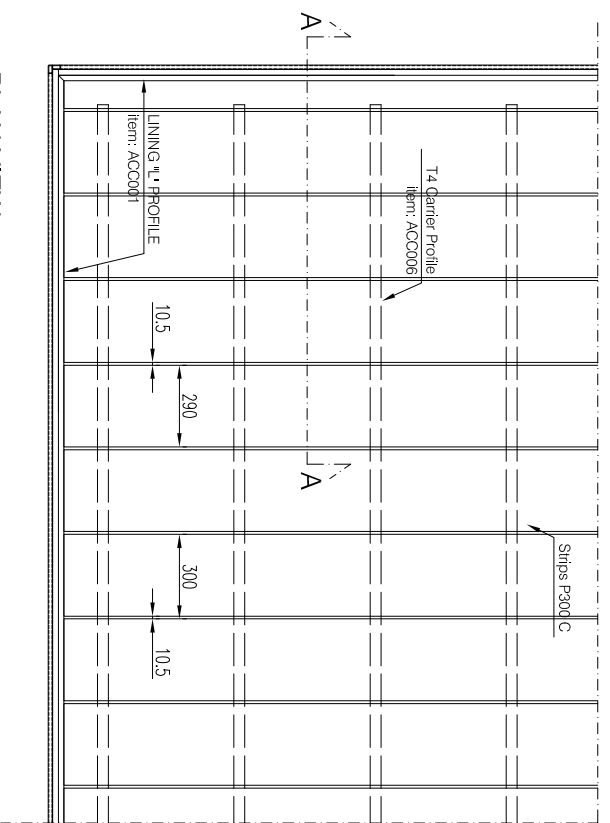

## CEILING PANEL SYSTEM

Product data sheet

General Information	
description	sharp edge strips on carrier with closed gap
type	C
manufacturer	Prometal S.p.A.
Application	
fire properties	Surface materials and floor coverings with low flame-spread characteristics
finishing certificates, approvals	BLUCOLOR® - RINA MED Module B Nr. MED556108CS/001 BLUCOLOR2® - RINA MED Module B Nr. MED269910CS BLUPAINT® - RINA MED Module B Nr. MED178909CS BLUPAINT2® - RINA MED Module B Nr. MED140011CS
Size	
width	100 mm, 150 mm, 200 mm, 300 mm
length	6000 mm
closed gap	10 mm
thickness of panel	25 mm
Technical features	
material	steel, stainless steel, aluminium
thickness of material	0,5 mm, 0,6 mm
finishing	rough, polished mirror, painted, sublimated
end features	end open
perforation	D222(22%), D2530(28%)
Accessories	
extra	end closing (d.s. n. 104), viledon (d.s. n. 096), lining L profile (d.s. n. 074), lining double L profile (d.s. n. 075), T4 carrier profile (d.s. n. 079)
Mechanical and physical properties	
system weight [for 0,5 mm steel material]	abt. 5,6 kg/m <sup>2</sup>

ceiling\_type\_C\_rev00

**PLAN VIEW**  
scala 1:20

**A-A SECTION**  
scale 1:4

**DETAIL SUPPORTING PANEL**  
scale 1:2

REV.	DATA / DATE	DESCRIZIONE DELLE MODIFICHE / DESCRIPTION OF ALTERATIONS	Controllato Checked	Modificato Reviewed
Riferimento	Technical Office BLUBUD srl			
Descrizione	CEILING PANEL SYSTEM - Sharp Edge Strips with Closed Gap			
Materiale	BLUBUD srl			
Materiale - Spessore	Scale 1:20			
Spessore - Note	Data 22-06-10			
Net Weight Kg	Controllato da			
Net Weight Kg	Checked by			
Net Weight Kg	P.M.			
Net Weight Kg	Disegnato da			
Net Weight Kg	Drawn by			
Net Weight Kg	M.D.S.			
Tolleranza generale	Classe prodotto			
General tolerance	Typology			
Assem	Codice			
Assem	C			