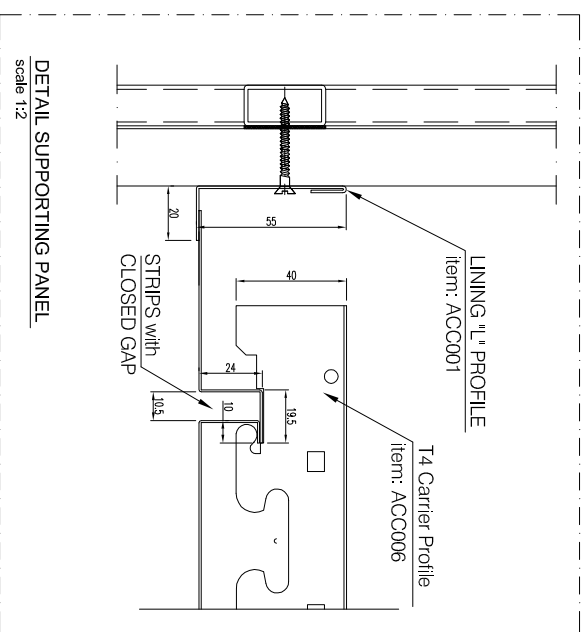

## CEILING PANEL SYSTEM

Product data sheet

General Information	
description	sharp edge strips on carrier with closed gap
type	C
manufacturer	Prometal S.p.A.
Application	
fire properties	Surface materials and floor coverings with low flame-spread characteristics
finishing certificates, approvals	BLUCOLOR® - RINA MED Module B Nr. MED556108CS/001 BLUCOLOR2® - RINA MED Module B Nr. MED269910CS BLUPAINT® - RINA MED Module B Nr. MED178909CS BLUPAINT2® - RINA MED Module B Nr. MED140011CS
Size	
width	100 mm, 150 mm, 200 mm, 300 mm
length	6000 mm
closed gap	10 mm
thickness of panel	25 mm
Technical features	
material	steel, stainless steel, aluminium
thickness of material	0,5 mm, 0,6 mm
finishing	rough, polished mirror, painted, sublimated
end features	end open
perforation	D222(22%), D2530(28%)
Accessories	
extra	end closing (d.s. n. 104), viledon (d.s. n. 096), lining L profile (d.s. n. 074), lining double L profile (d.s. n. 075), T4 carrier profile (d.s. n. 079)
Mechanical and physical properties	
system weight [for 0,5 mm steel material]	abt. 5,6 kg/m <sup>2</sup>

ceiling\_type\_C\_rev00

**PLAN VIEW**  
scala 1:20

**A-A SECTION**  
scale 1:4

**DETAIL SUPPORTING PANEL**  
scale 1:2

REV.	DATA / DATE	DESCRIZIONE DELLE MODIFICHE / DESCRIPTION OF ALTERATIONS	Controllato Checked	Modificato Reviewed
Riferimento	Technical Office BLUBUD srl			
Descrizione	CEILING PANEL SYSTEM - Sharp Edge Strips with Closed Gap			
Materiale	BLUBUD srl			
Materiale - Spessore	Scale 1:20			
Spessore - Note	Data 22-06-10			
Net Weight Kg	Controllato da			
Net Weight Kg	Checked by			
Net Weight Kg	P.M.			
Net Weight Kg	Disegnato da			
Net Weight Kg	Drawn by			
Net Weight Kg	M.D.S.			
Tolleranza generale	Classe prodotto			
General tolerance	Typology			
Assem	Codice			
Assem	C			