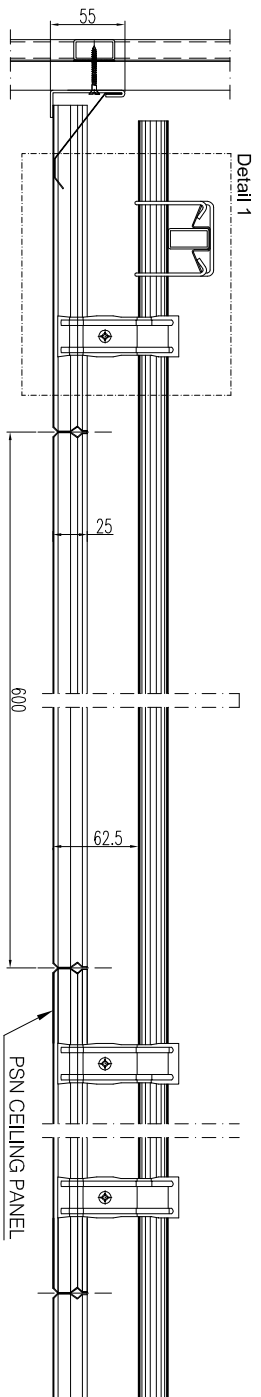

REV.	DATA / DATE	DESCRIZIONE DELLE MODIFICHE / DESCRIPTION OF ALTERATIONS	Controllato Checked	Modificato Revised
Riferimento Reference		Technical Office BLUBUD srl		
Descrizione Description				
SUSPENDED CEILING PANEL - CLIPS SYSTEM				
Materiale Material		BLUBUD srl	Scala Scale	Data Date
Spessore Thickness			1:10	22-06-10
Note Notes		Peso netto Kg Net Weight Kg	Controllato da Checked by	Disegnato da Drawn by
Tolleranza generale General tolerance			P.M.	M.D.S.
Assem			Classe prodotto Typology	PSN/TC

Questo disegno non può essere usato o riprodotto senza nostra autorizzazione
This drawing cannot be copied, duplicated or disclosed without our permission