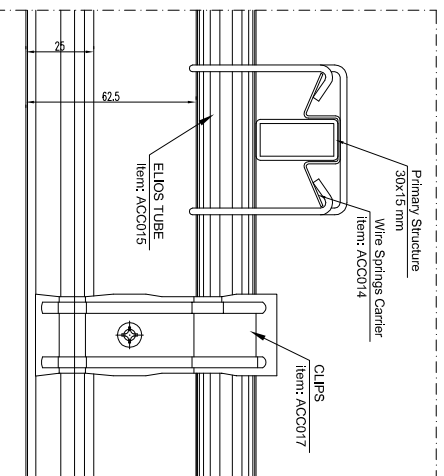

REV.	DATA / DATE	DESCRIZIONE DELLE MODIFICHE / DESCRIPTION OF ALTERATIONS	Controllato Checked	Modificato Revised
Riferimento Reference		Technical Office BLUBUD srl		
Descrizione Description				
SUSPENDED CEILING PANEL - CLIPS SYSTEM				
Materiale Material		BLUBUD srl	Scala Scale	Data Date
Spessore Thickness			1:10	22-06-10
Note Notes		Peso netto Kg Net Weight Kg	Controllato da Checked by	Disegnato da Drawn by
Tolleranza generale General tolerance			P.M.	M.D.S.
Assem			Classe prodotto Typology	PSN/TC

Questo disegno non può essere usato o riprodotto senza nostra autorizzazione
This drawing cannot be copied, duplicated or disclosed without our permission