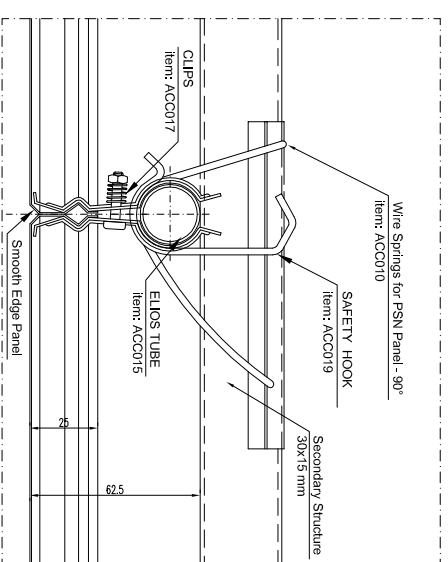

REV.	DATA / DATE	DESCRIZIONE DELLE MODIFICHE / DESCRIPTION OF ALTERATIONS	Controllato Checked	Modificato Revised
Riferimento Reference		Technical Office BLUBUD srl		
Descrizione Description				
SUSPENDED CEILING PANEL - CLIPS SYSTEM				
Materiale Material		BLUBUD srl	Scala Scale	Data Date
Spessore Thickness			1:10	22-06-10
Note Notes		Peso netto Kg Net Weight Kg	Controllato da Checked by	Disegnato da Drawn by
Tolleranza generale General tolerance			P.M.	M.D.S.
Assem			Classe prodotto Typology	PSN/TC

Questo disegno non può essere usato o riprodotto senza nostra autorizzazione
This drawing cannot be copied, duplicated or disclosed without our permission