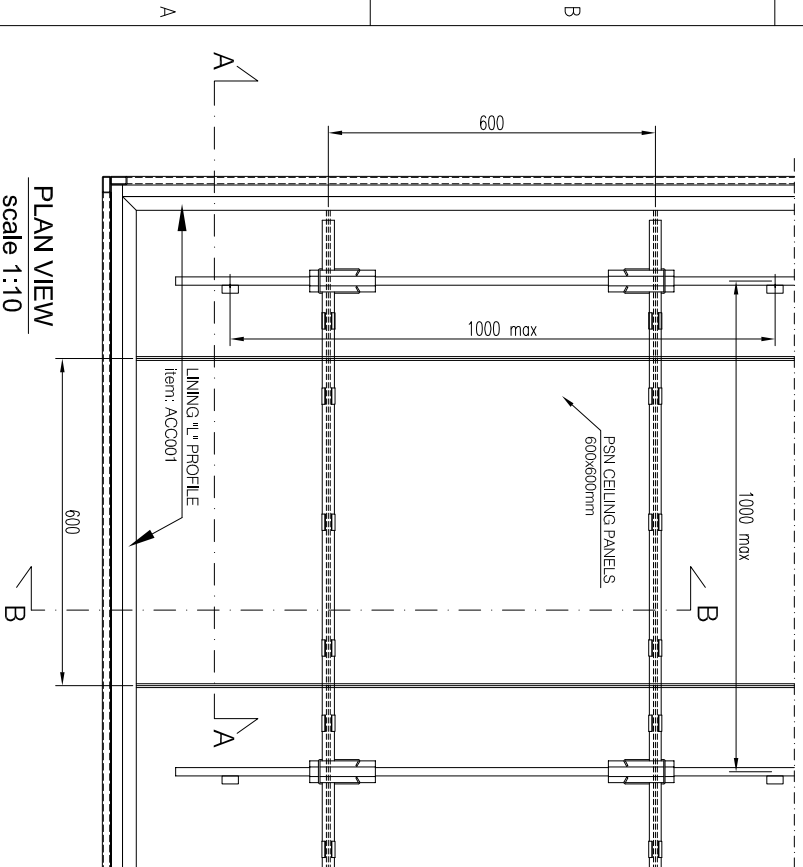

REV.	DATA / DATE	DESCRIZIONE DELLE MODIFICHE / DESCRIPTION OF ALTERATIONS	Controllato Checked	Modificato Revised
Riferimento Reference		Technical Office BLUBUD srl		
Descrizione Description				
SUSPENDED CEILING PANEL - CLIPS SYSTEM				
Materiale Material		BLUBUD srl	Scala Scale	Data Date
Spessore Thickness			1:10	22-06-10
Note Notes		Peso netto Kg Net Weight Kg	Controllato da Checked by	Disegnato da Drawn by
Tolleranza generale General tolerance			P.M.	M.D.S.
Assem			Classe prodotto Typology	PSN/TC

Questo disegno non può essere usato o riprodotto senza nostra autorizzazione
This drawing cannot be copied, duplicated or disclosed without our permission