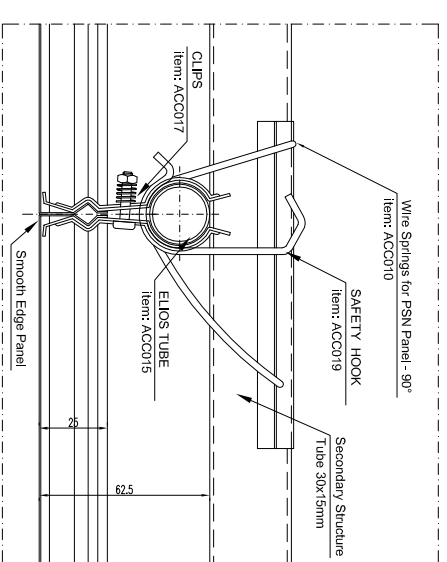

REV.	DATA / DATE	DESCRIZIONE DELLE MODIFICHE / DESCRIPTION OF ALTERATIONS	Controllato Checked	Modificato Revised
Riferimento Reference		Technical Office BLUBUD srl		
Descrizione Description				
SUSPENDED CEILING PANEL - CLIPS SYSTEM				
Materiale Material		BLUBUD srl	Scala Scale	Data Date
Spessore Thickness			1:10	22-06-10
Note Notes		Peso netto Kg Net Weight Kg	Controllato da Checked by	Disegnato da Drawn by
Tolleranza generale General tolerance			P.M.	M.D.S.
Assem			Classe prodotto Typology	PSN/TC

Questo disegno non può essere usato o riprodotto senza nostra autorizzazione
This drawing cannot be copied, duplicated or disclosed without our permission