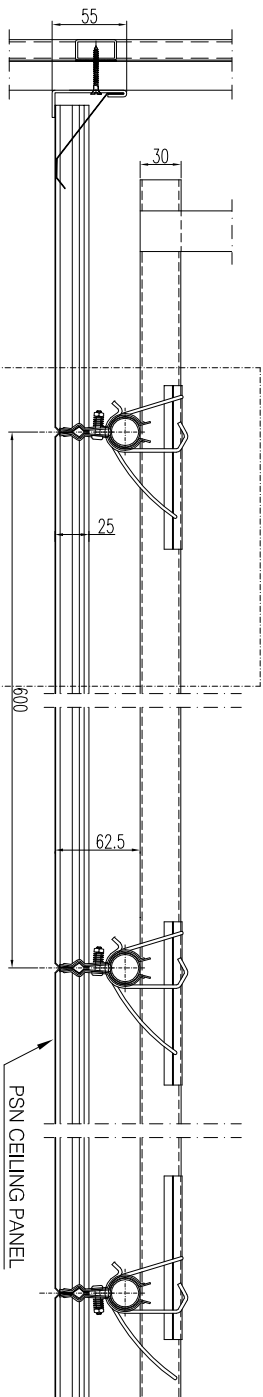

REV.	DATA / DATE	DESCRIZIONE DELLE MODIFICHE / DESCRIPTION OF ALTERATIONS	Controllato Checked	Modificato Revised
Riferimento Reference		Technical Office BLUBUD srl		
Descrizione Description				
SUSPENDED CEILING PANEL - CLIPS SYSTEM				
Materiale Material		BLUBUD srl	Scala Scale	Data Date
Spessore Thickness			1:10	22-06-10
Note Notes		Peso netto Kg Net Weight Kg	Controllato da Checked by	Disegnato da Drawn by
Tolleranza generale General tolerance			P.M.	M.D.S.
Assem			Classe prodotto Typology	PSN/TC

Questo disegno non può essere usato o riprodotto senza nostra autorizzazione
This drawing cannot be copied, duplicated or disclosed without our permission