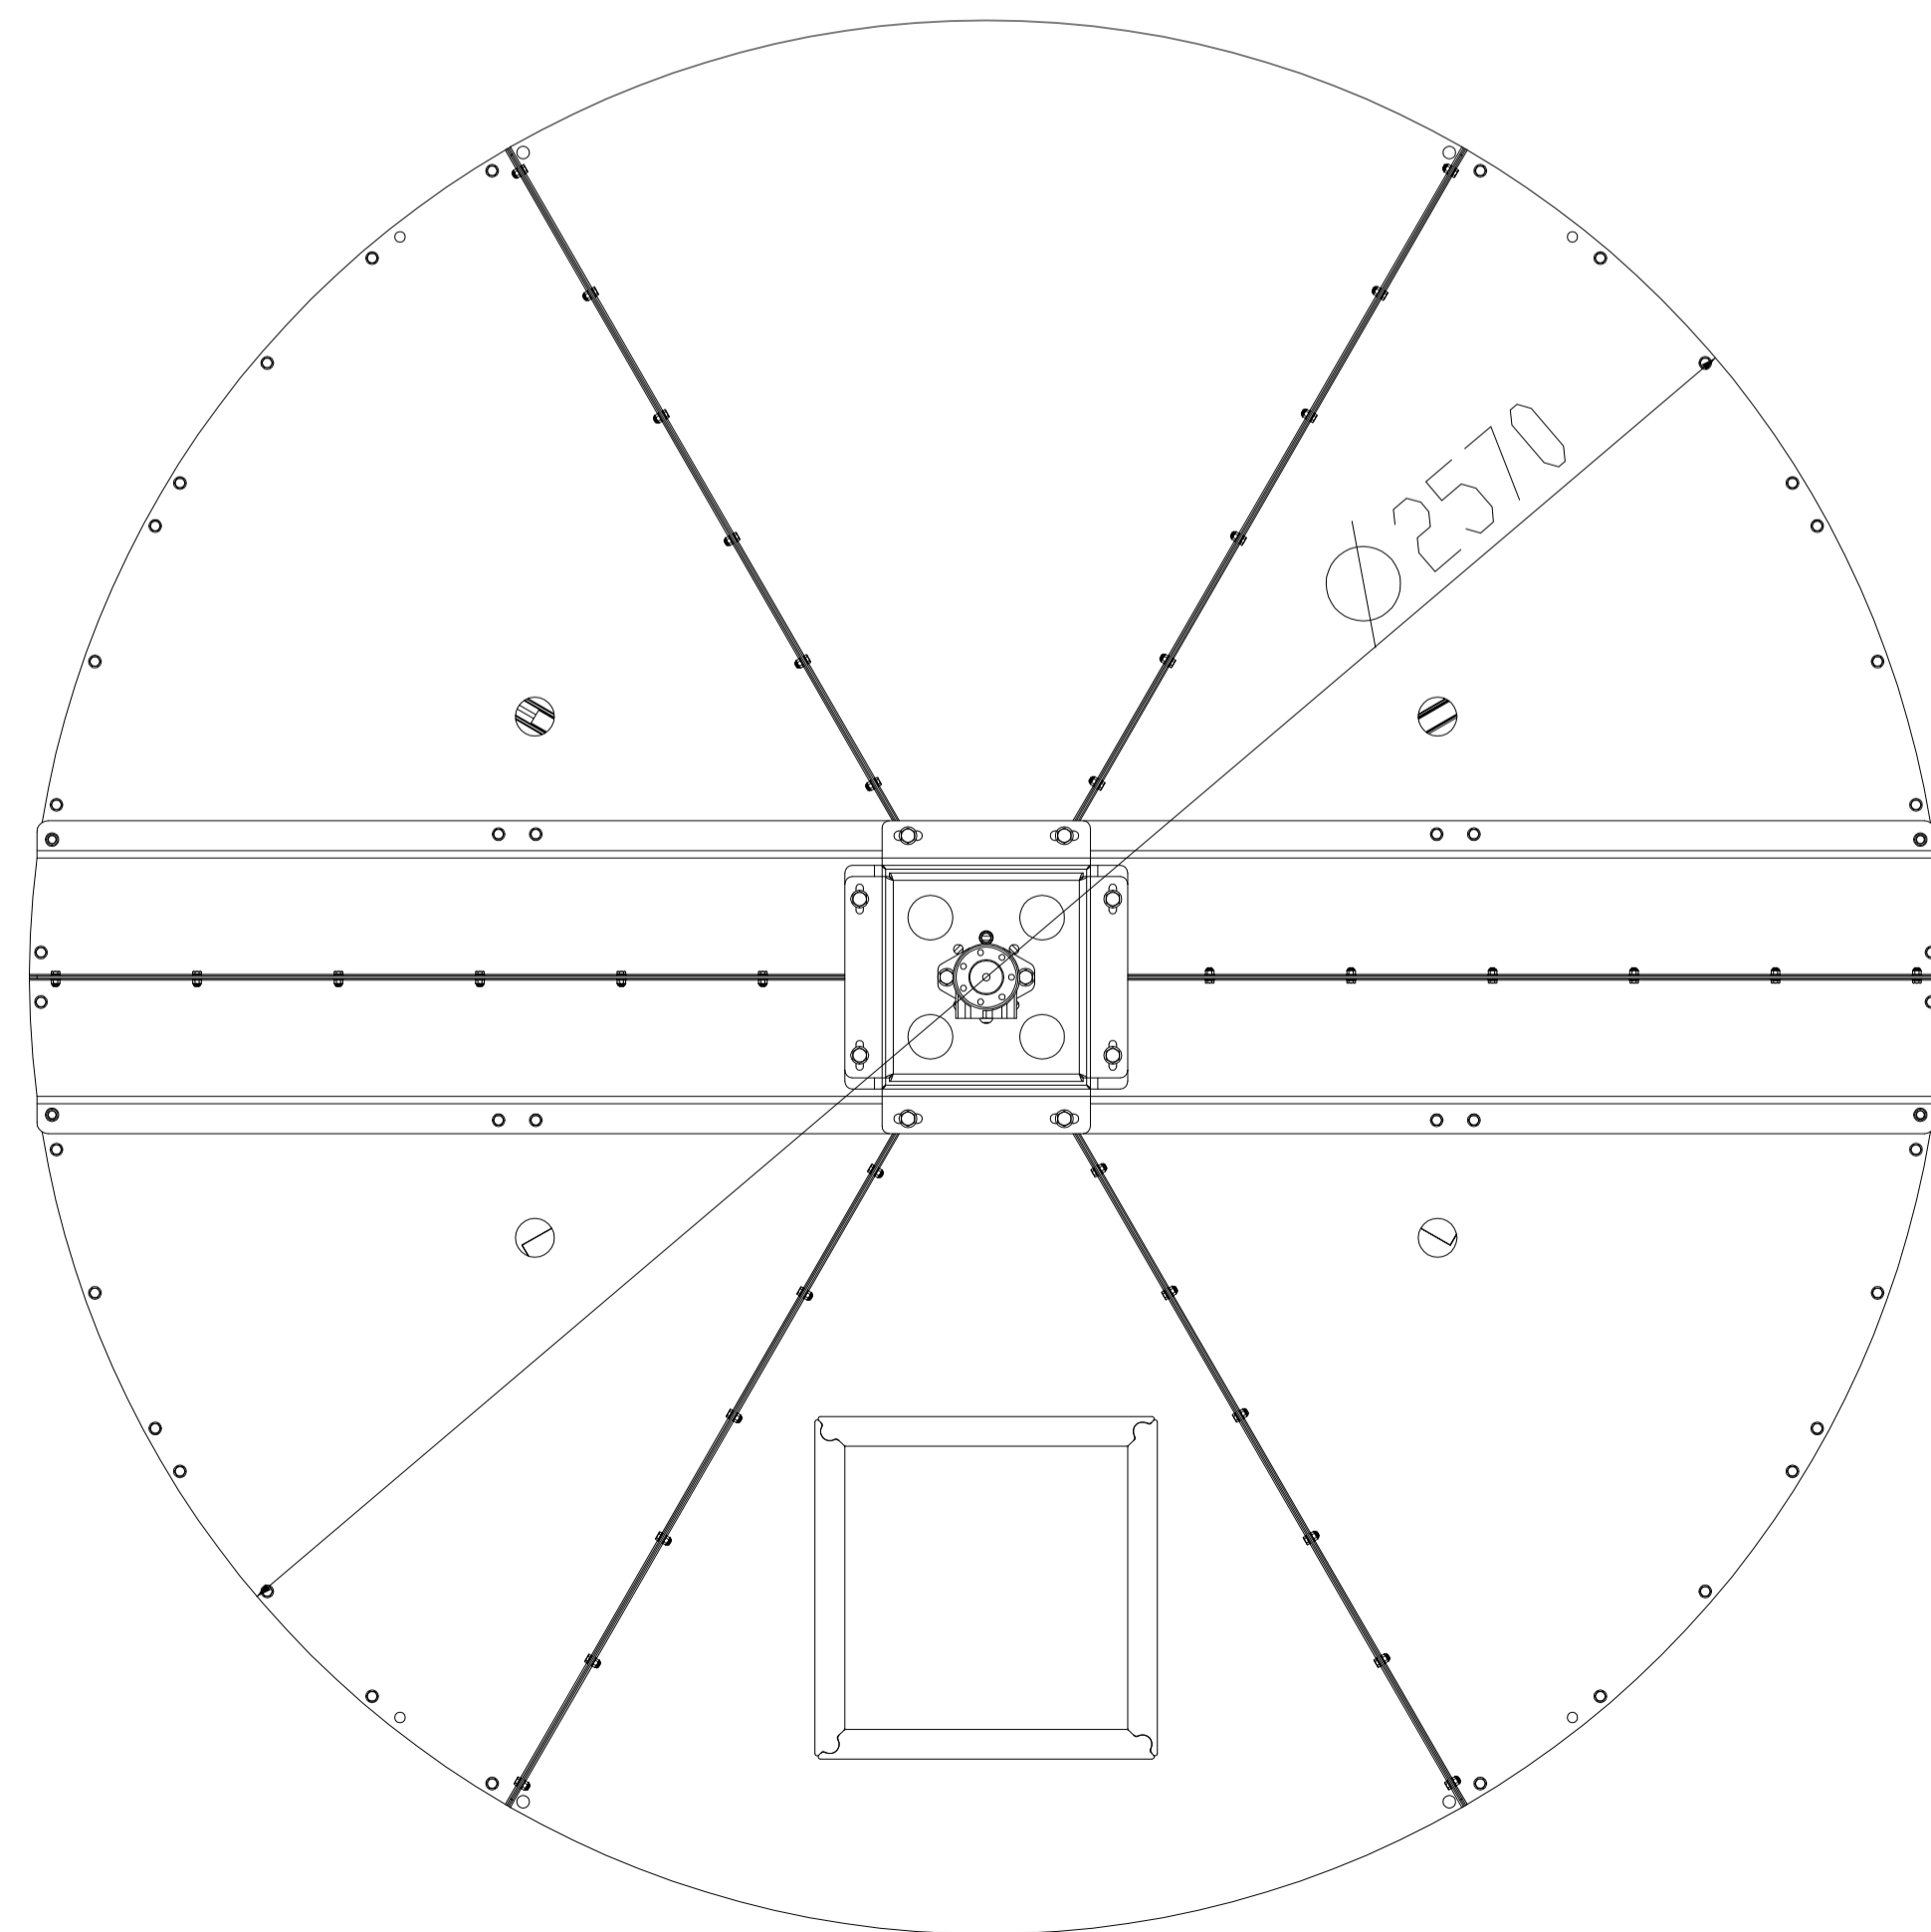

2486

0	-	EMISSIONE		
REV.	DATA / DATE	DESCRIZIONE DELLE MODIFICHE / DESCRIPTION OF ALTERATIONS	CONTROLLATO / CHECKED	MODIFICATO / REVISED
RIFERIMENTO / REFERENCE: BLU BLU DESCRIZIONE / DESCRIPTION: MOTORIZED REVOLVING DOOR				
MATERIALE / MATERIAL: -- SPESORE / THICKNESS: -- PESO NETTO KG / NET WEIGHT: kg 0.000		BLUBUD SRL Operational office via Jona S.C. 16/18 36038 Serrone - ITALY Tel +39 0445 8082379 Fax +39 0445 8081823 Registered office via Fieschi 28/P 36022 Serrone - ITALY E-MAIL: info@blubud.it WWW: http://www.blubud.it		SCALA / SCALE: 1:10 DATA / DATE: 25-May-20 CONTROLLATO DA / CHECKED BY: -- REDATTO DA / DRAWN BY: L. Bensi
NOTE / NOTES: -- A1 REVOLVING ASSEM REVOLVING		QUESTO DISEGNO NON PUO' ESSERE USATO O RIPRODOTTO SENZA NOSTRA AUTORIZZAZIONE / THIS DRAWING CANNOT BE COPIED, DUPLICATED OR DISCLOSED TO ANYONE WITHOUT OUR APPROVAL.		FOGLIO / SHEET: 1 / 1 DIS. N° / ENG. N°: REVOLVING