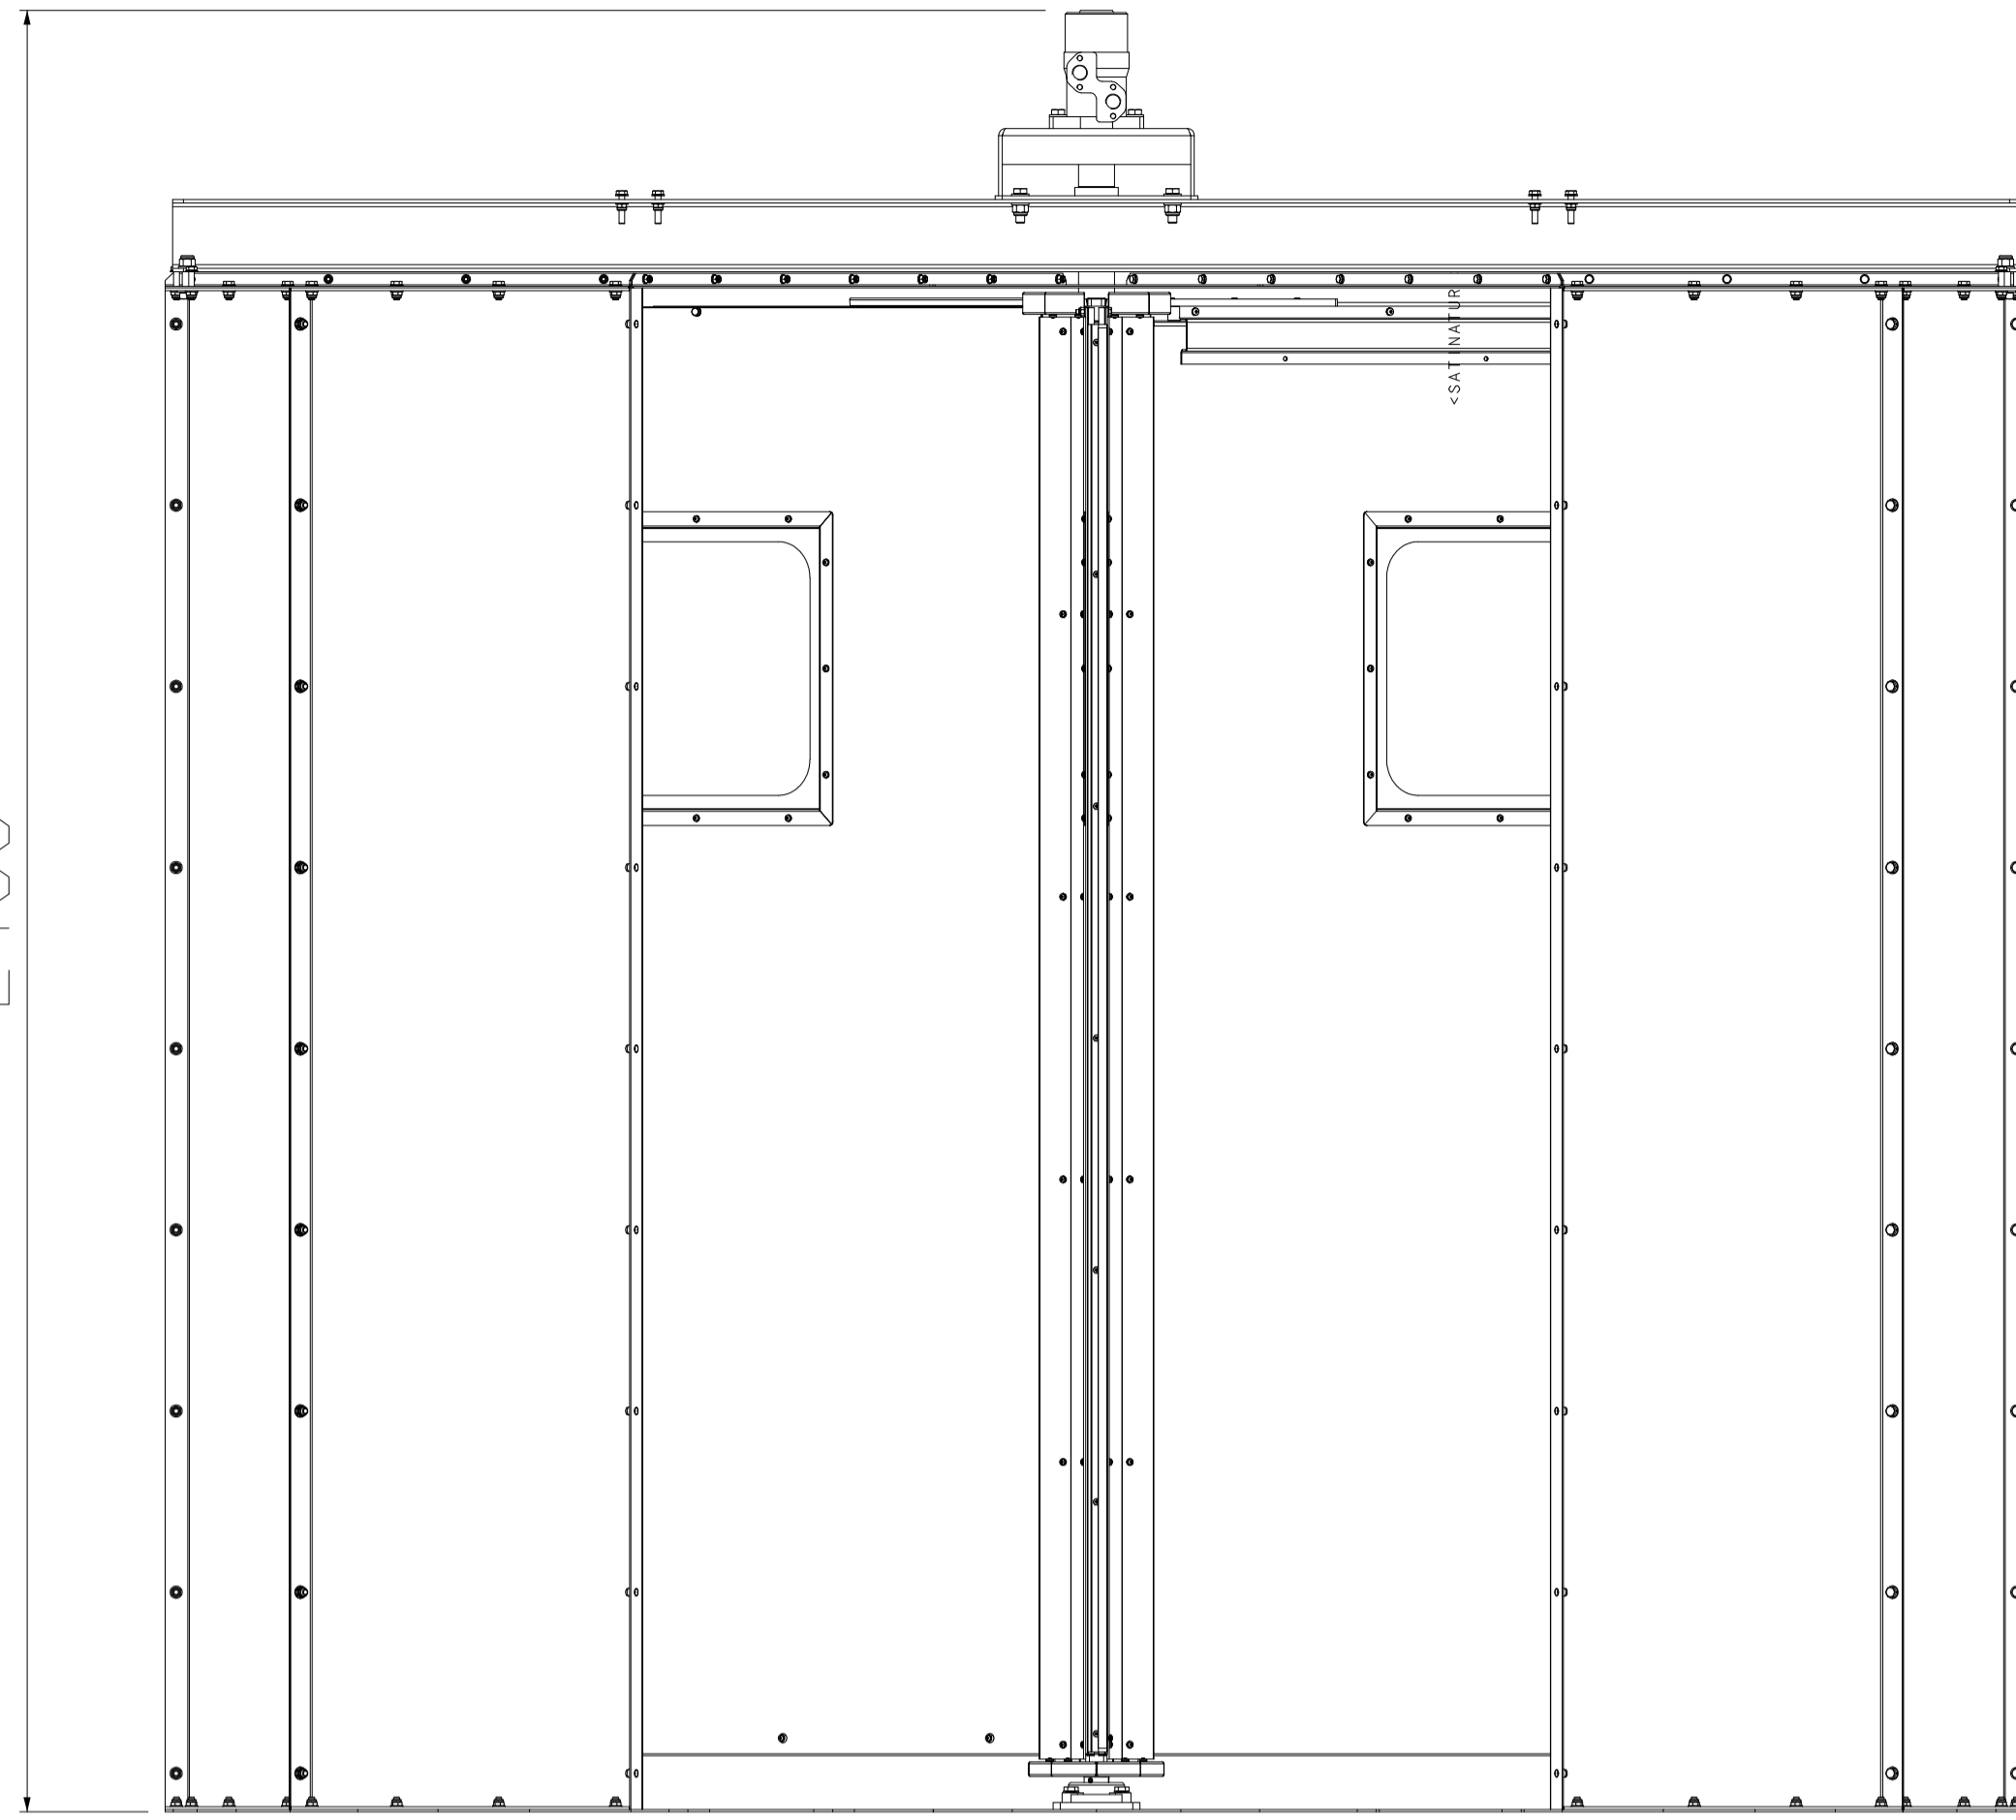

2486

0	-	EMISSIONE		
REV.	DATA / DATE	DESCRIZIONE DELLE MODIFICHE / DESCRIPTION OF ALTERATIONS	CONTROLLATO / CHECKED	MODIFICATO / REVISED
RIFERIMENTO / REFERENCE: BLU BLU DESCRIZIONE / DESCRIPTION: MOTORIZED REVOLVING DOOR				
MATERIALE / MATERIAL: -- SPESORE / THICKNESS: -- PESO NETTO KG / NET WEIGHT: kg 0.000		BLUBUD SRL Operational office via Jona S.C. 16/18 36038 Serrone - ITALY Tel +39 0445 8082379 Fax +39 0445 8081823 Registered office via Fieschi 28/P 36022 Serrone - ITALY E-MAIL: info@blubud.it WWW: http://www.blubud.it		SCALA / SCALE: 1:10 DATA / DATE: 25-May-20 CONTROLLATO DA / CHECKED BY: -- REDATTO DA / DRAWN BY: L. Bensi
NOTE / NOTES: -- A1 REVOLVING ASSEM REVOLVING		QUESTO DISEGNO NON PUO' ESSERE USATO O RIPRODOTTO SENZA NOSTRA AUTORIZZAZIONE / THIS DRAWING CANNOT BE COPIED, DUPLICATED OR DISCLOSED TO ANYONE WITHOUT OUR APPROVAL.		FOGLIO / SHEET: 1 / 1 DIS. N° / ENG. N°: REVOLVING