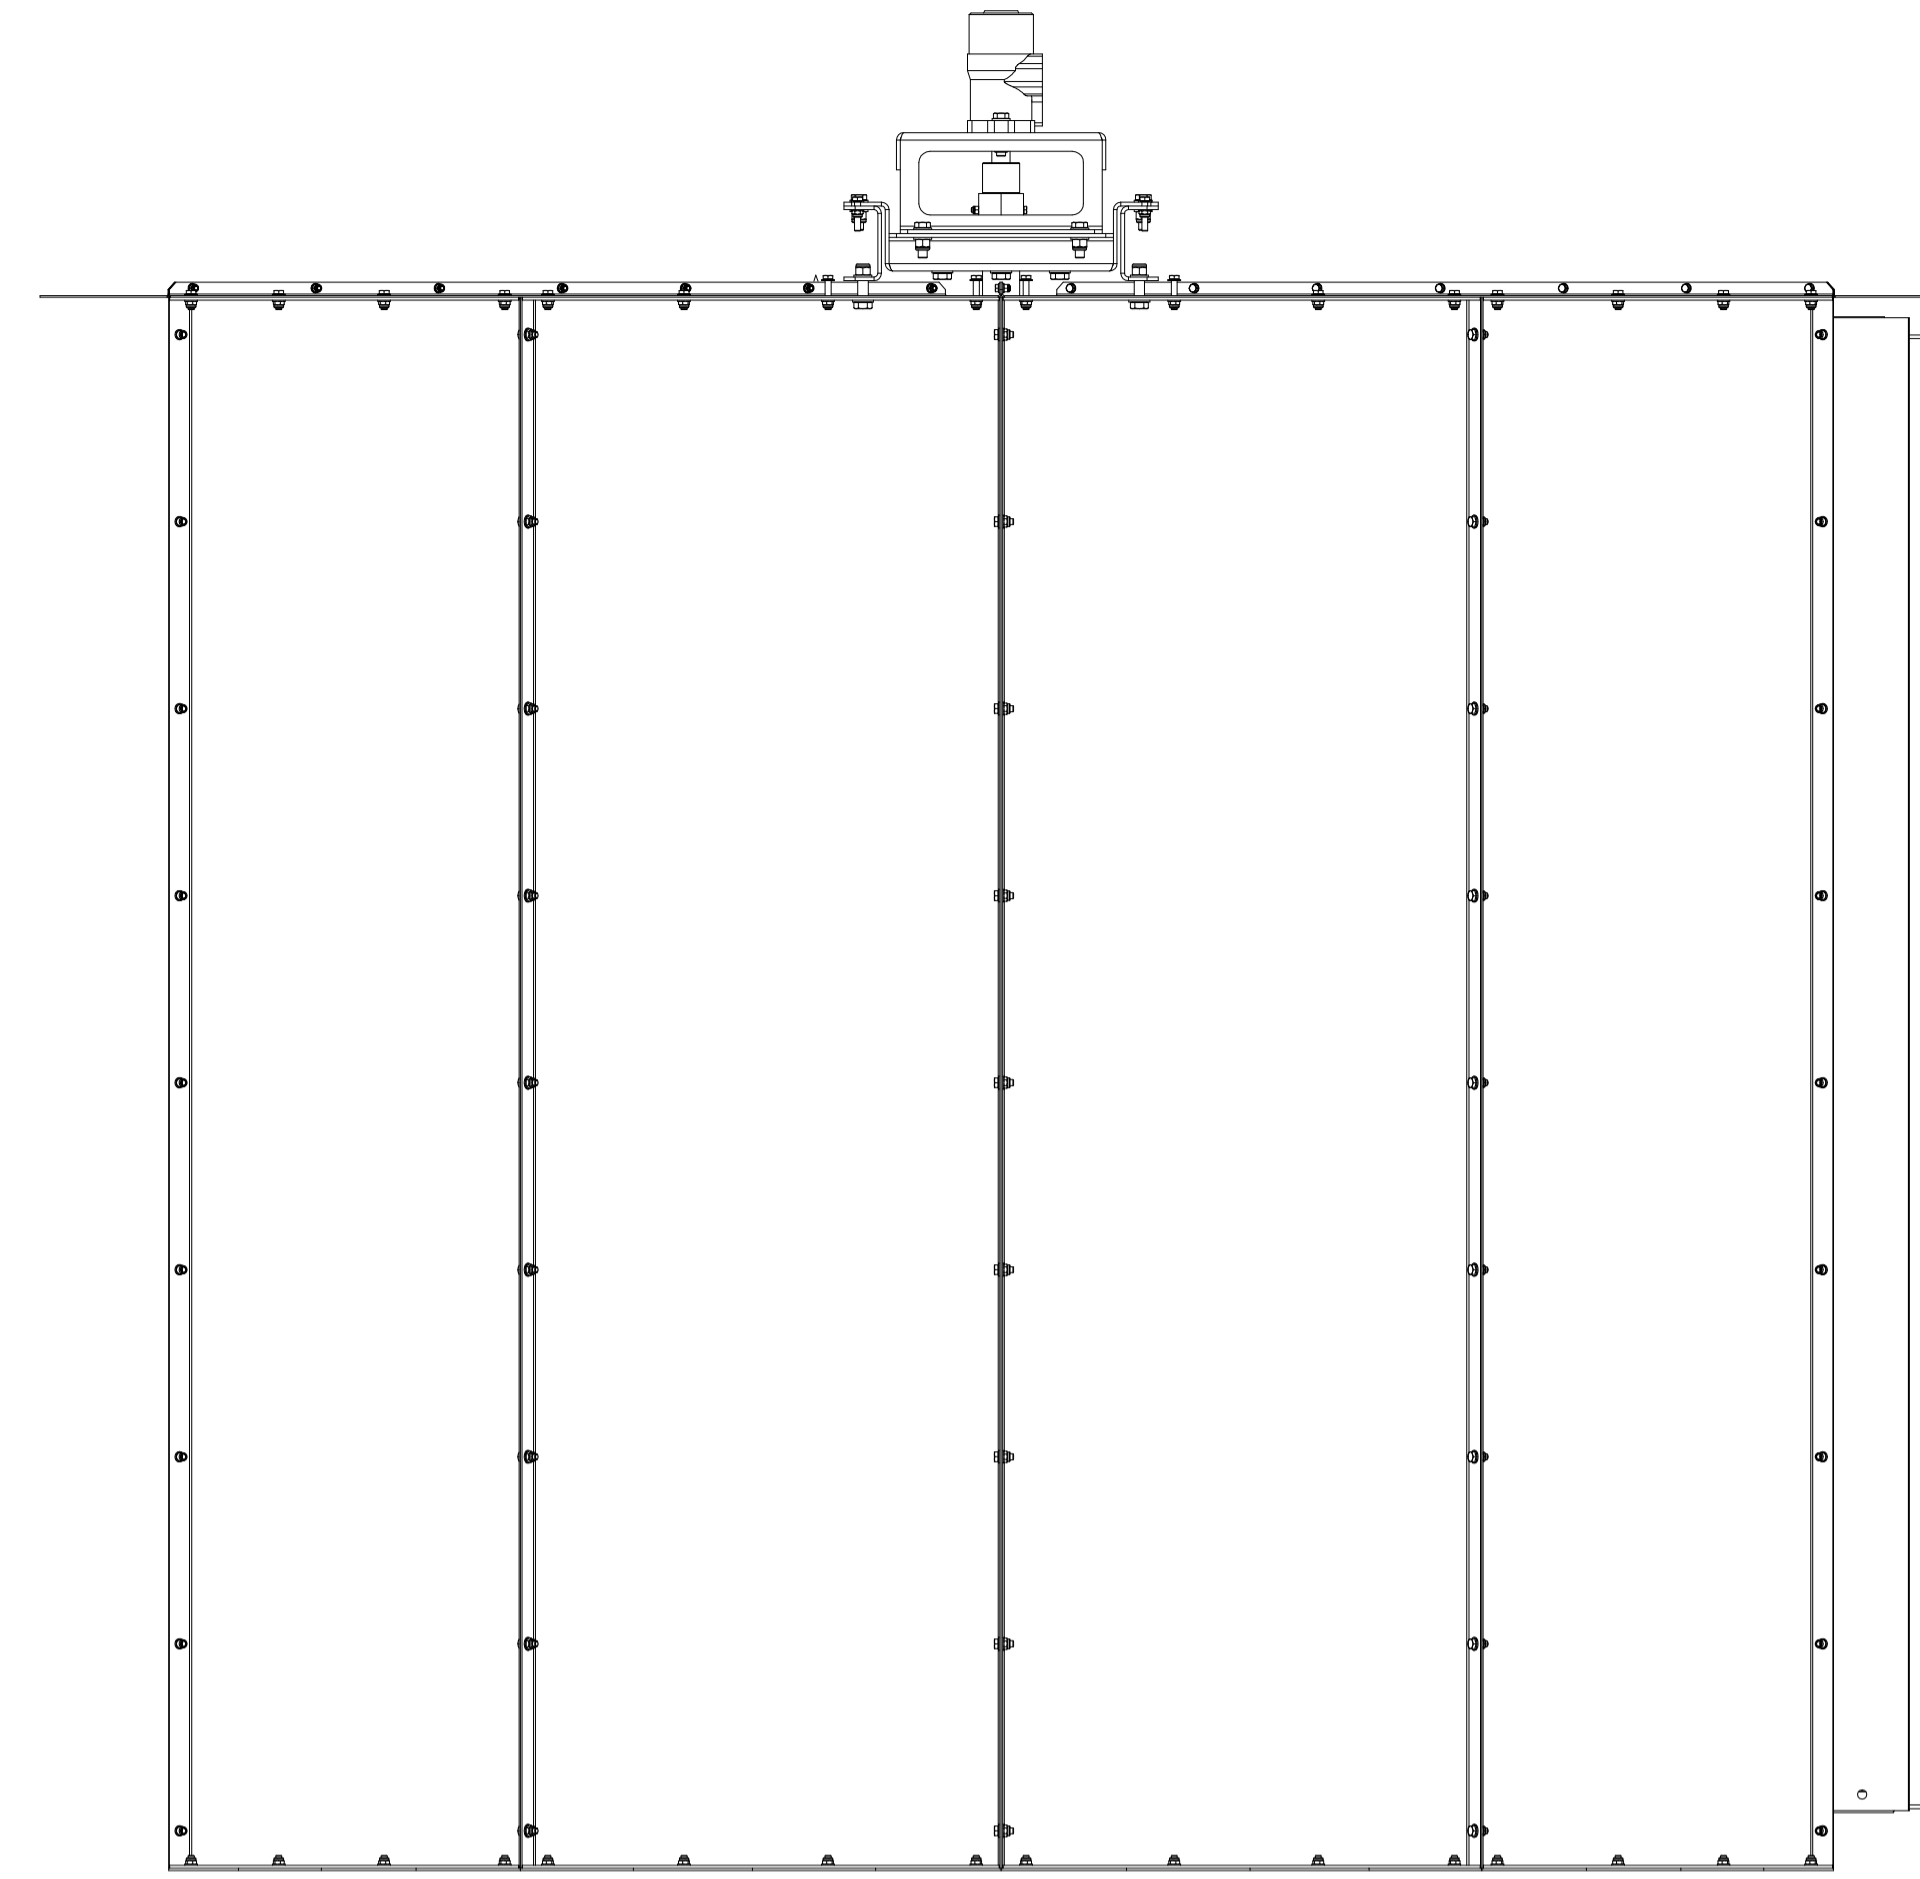

2486

0	-	EMISSIONE		
REV.	DATA / DATE	DESCRIZIONE DELLE MODIFICHE / DESCRIPTION OF ALTERATIONS	CONTROLLATO / CHECKED	MODIFICATO / REVISED
RIFERIMENTO / REFERENCE: BLU BLU DESCRIZIONE / DESCRIPTION: MOTORIZED REVOLVING DOOR				
MATERIALE / MATERIAL: -- SPESORE / THICKNESS: -- PESO NETTO KG / NET WEIGHT: kg 0.000		BLUBUD SRL Operational office via Jona S.C. 16/18 36038 Serrone - ITALY Tel +39 0445 8082379 Fax +39 0445 8081823 Registered office via Fieschi 28/P 36022 Serrone - ITALY E-MAIL: info@blubud.it WWW: http://www.blubud.it		SCALA / SCALE: 1:10 DATA / DATE: 25-May-20 CONTROLLATO DA / CHECKED BY: -- REDATTO DA / DRAWN BY: L. Bensi
NOTE / NOTES: -- A1 REVOLVING ASSEM REVOLVING		QUESTO DISEGNO NON PUO' ESSERE USATO O RIPRODOTTO SENZA NOSTRA AUTORIZZAZIONE / THIS DRAWING CANNOT BE COPIED, DUPLICATED OR DISCLOSED TO ANYONE WITHOUT OUR APPROVAL.		FOGLIO / SHEET: 1 / 1 DIS. N° / ENG. N°: REVOLVING